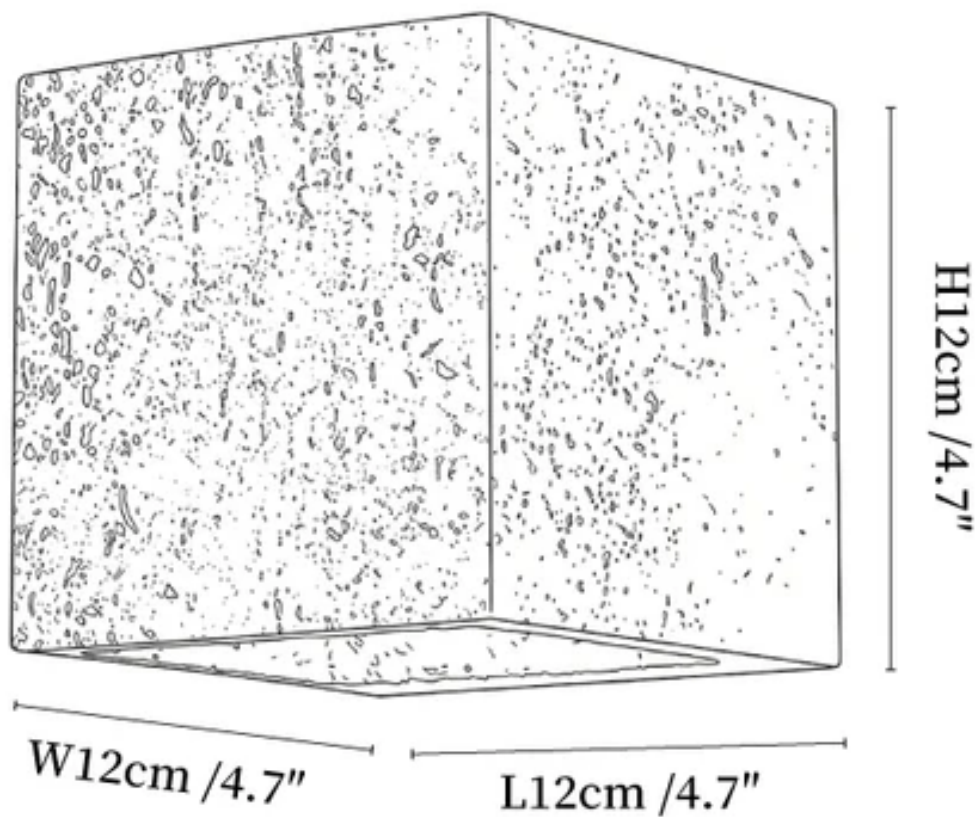

# SPECIFICATION SHEET

---

## SPECIFICATION DETAILS

\*For custom options, consult factory for details

<b>Fixture Dimensions</b>	L 4.7" x W 4.7" x H 4.7"
<b>Light source</b>	G9 (bulb not included)
<b>Wattage</b>	MAX 5W incandescent bulb or LED equivalent.
<b>Voltage</b>	AC 110-240V
<b>Mounting</b>	Hardwired.
<b>Dimming</b>	Compatible with dimmable bulbs (bulb not included)
<b>Control method</b>	Compatible with common wall switches(not included)
<b>Finishes</b>	Black Travertine.
<b>Shade Details</b>	Black Travertine.
<b>Material</b>	Metal, Black Travertine.