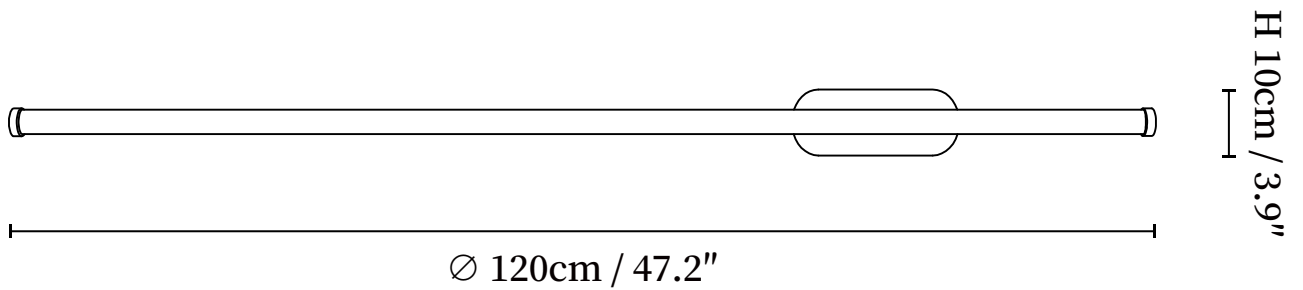

SPECIFICATION SHEET

SPECIFICATION DETAILS

*For custom options, consult factory for details

Fixture Dimensions	D 23.6" x H 3.9", D 31.5" x H 3.9" D 39.4" x H 3.9", D 47.2" x H 3.9"
Light source	Integrated LED
Wattage	~5 Watts
Voltage	AC 110-240V
Dimming	Not supported
CRI(Ra)	90+CRI
Mounting	Hardwired.
LED Rated Life	30000 hours
Color Temperature	Warm Light (3000K), Neutral Light (4000K), Cool Light (6000K)
Control method	Compatible with common wall switches (not included)
Finishes	Gold, Black.
Shade Details	White.
Material	Acrylic, Metal.