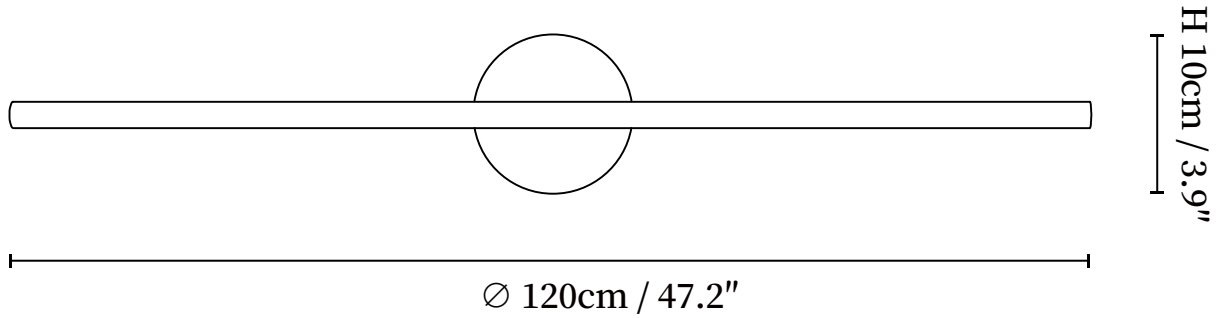

SPECIFICATION SHEET

SPECIFICATION DETAILS

*For custom options, consult factory for details

Fixture Dimensions	D 23.6" x H 3.9", D 31.5" x H 3.9" D 39.4" x H 3.9", D 47.2" x H 3.9"
Light source	Integrated LED
Wattage	~5 Watts
Voltage	AC 110-240V
Dimming	Not supported
CRI(Ra)	90+CRI
Mounting	Hardwired.
LED Rated Life	30000 hours
Color Temperature	Warm Light (3000K), Neutral Light (4000K), Cool Light (6000K)
Control method	Compatible with common wall switches (not included)
Finishes	Gold, Black.
Shade Details	White.
Material	Acrylic, Metal.