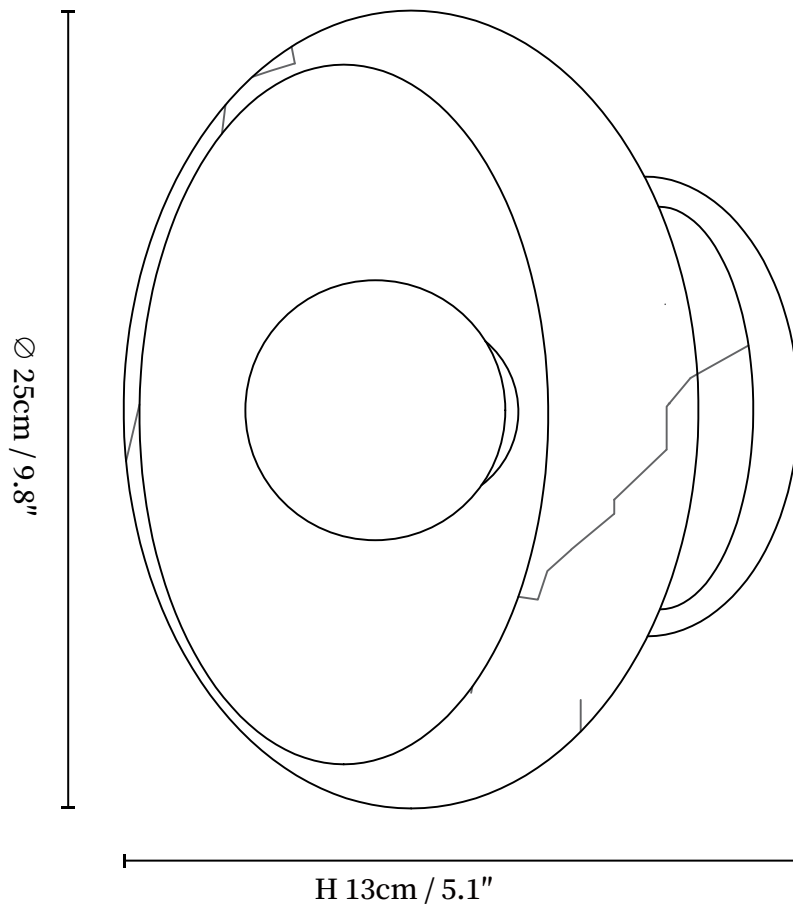

SPECIFICATION SHEET

SPECIFICATION DETAILS

*For custom options, consult factory for details

Fixture Dimensions	$\varnothing 9.8'' \times \text{H } 5.1''$
Light source	E14 (bulb not included)
Wattage	MAX 15W incandescent bulb or LED equivalent.
Voltage	AC 110-240V
Mounting	Hardwired.
Dimming	Compatible with dimmable bulbs (bulb not included)
Control method	Compatible with common wall switches (not included)
Finishes	Green jade, White jade, Beige jade, Black marble, White marble.
Shade Details	White.
Material	Natural jade, Marble, Metal, Glass.