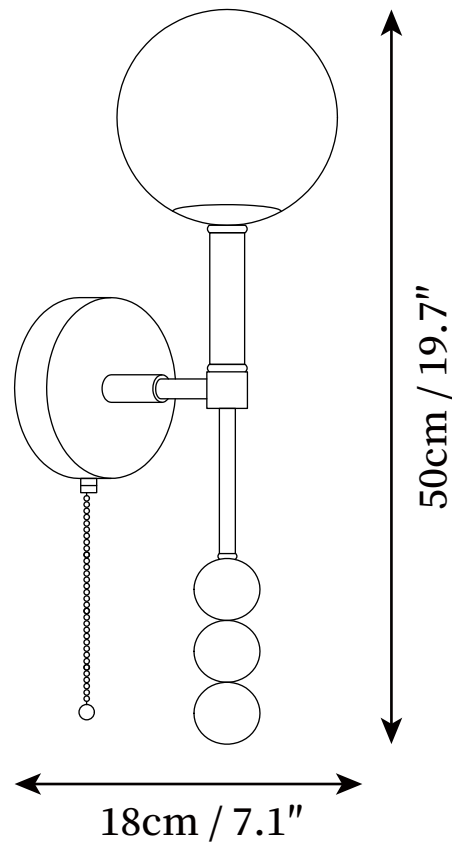

SPECIFICATION SHEET

SPECIFICATION DETAILS

*For custom options, consult factory for details

Fixture Dimensions	D 7.1" x H 19.7"
Pull Chain Length	19.7"
Light source	E26 or E27 (bulb not included)
Wattage	MAX 40W incandescent bulb or LED equivalent.
Voltage	AC 110-240V
Mounting	Hardwired.
Dimming	Compatible with dimmable bulbs (bulb not included)
Control method	Compatible with common wall switches (not included)
Finishes	Gold, Walnut Color.
Shade Details	Orange, White.
Material	Wood, Metal, Glass, Fabric.