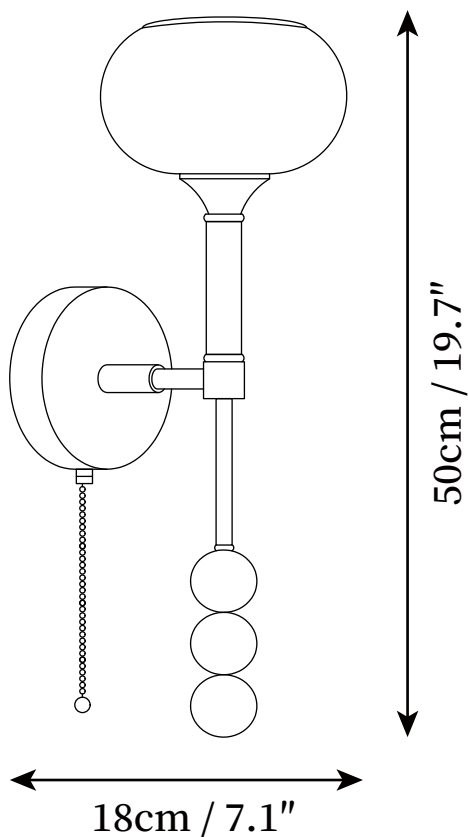

## SPECIFICATION DETAILS

\*For custom options, consult factory for details

<b>Fixture Dimensions</b>	D 7.1" x H 19.7"
<b>Pull Chain Length</b>	19.7"
<b>Light source</b>	E26 or E27 (bulb not included)
<b>Wattage</b>	MAX 40W incandescent bulb or LED equivalent.
<b>Voltage</b>	AC 110-240V
<b>Mounting</b>	Hardwired.
<b>Dimming</b>	Compatible with dimmable bulbs (bulb not included)
<b>Control method</b>	Compatible with common wall switches (not included)
<b>Finishes</b>	Gold, Walnut Color.
<b>Shade Details</b>	Orange, White.
<b>Material</b>	Wood, Metal, Glass, Fabric.
<b>Warranty</b>	2 Years

## SPECIFICATION DETAILS

\*For custom options, consult factory for details

<b>Fixture Dimensions</b>	D 7.1" x H 19.7"
<b>Pull Chain Length</b>	19.7"
<b>Light source</b>	E26 or E27 (bulb not included)
<b>Wattage</b>	MAX 40W incandescent bulb or LED equivalent.
<b>Voltage</b>	AC 110-240V
<b>Mounting</b>	Hardwired.
<b>Dimming</b>	Compatible with dimmable bulbs (bulb not included)
<b>Control method</b>	Compatible with common wall switches(not included)
<b>Finishes</b>	Gold, Walnut Color.
<b>Shade Details</b>	Orange, White.
<b>Material</b>	Wood, Metal, Glass, Fabric.