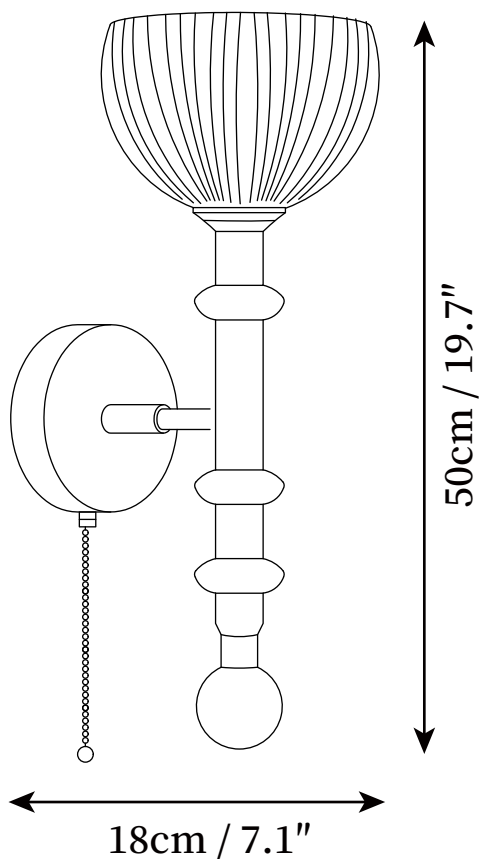

SPECIFICATION SHEET

SPECIFICATION DETAILS

*For custom options, consult factory for details

Fixture Dimensions	D 7.1" x H 19.7"
Pull Chain Length	19.7"
Light source	E26 or E27 (bulb not included)
Wattage	MAX 40W incandescent bulb or LED equivalent.
Voltage	AC 110-240V
Mounting	Hardwired.
Dimming	Compatible with dimmable bulbs (bulb not included)
Control method	Compatible with common wall switches (not included)
Finishes	Gold, Walnut Color.
Shade Details	Orange, White.
Material	Wood, Metal, Glass, Fabric.
Warranty	2 Years
Certification	Compatible with North America, Saudi Arabia, Europe, Australia Certification