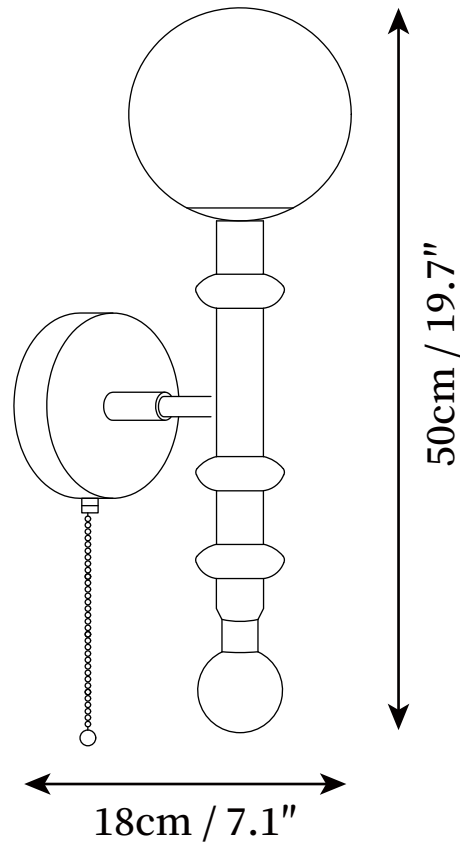

SPECIFICATION SHEET

SPECIFICATION DETAILS

*For custom options, consult factory for details

Fixture Dimensions	D 7.1" x H 19.7"
Pull Chain Length	19.7"
Light source	E26 or E27 (bulb not included)
Wattage	MAX 40W incandescent bulb or LED equivalent.
Voltage	AC 110-240V
Mounting	Hardwired.
Dimming	Compatible with dimmable bulbs (bulb not included)
Control method	Compatible with common wall switches(not included)
Finishes	Gold, Walnut Color.
Shade Details	Orange, White.
Material	Wood, Metal, Glass, Fabric.