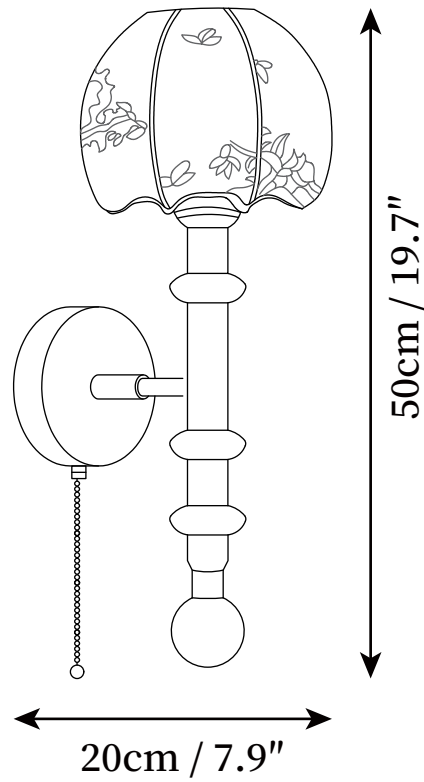

SPECIFICATION SHEET

SPECIFICATION DETAILS

*For custom options, consult factory for details

Fixture Dimensions	D 7.9" x H 19.7"
Pull Chain Length	19.7"
Light source	E26 or E27 (bulb not included)
Wattage	MAX 40W incandescent bulb or LED equivalent.
Voltage	AC 110-240V
Mounting	Hardwired.
Dimming	Compatible with dimmable bulbs (bulb not included)
Control method	Compatible with common wall switches (not included)
Finishes	Gold, Walnut Color.
Shade Details	Orange, White.
Material	Wood, Metal, Glass, Fabric.