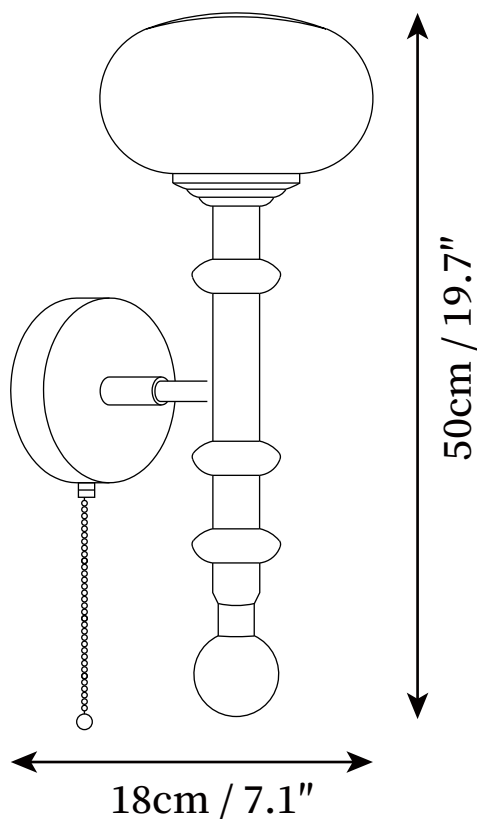

## SPECIFICATION DETAILS

\*For custom options, consult factory for details

<b>Fixture Dimensions</b>	D 7.1" x H 19.7"
<b>Pull Chain Length</b>	19.7"
<b>Light source</b>	E26 or E27 (bulb not included)
<b>Wattage</b>	MAX 40W incandescent bulb or LED equivalent.
<b>Voltage</b>	AC 110-240V
<b>Mounting</b>	Hardwired.
<b>Dimming</b>	Compatible with dimmable bulbs (bulb not included)
<b>Control method</b>	Compatible with common wall switches (not included)
<b>Finishes</b>	Gold, Walnut Color.
<b>Shade Details</b>	Orange, White.
<b>Material</b>	Wood, Metal, Glass, Fabric.
<b>Warranty</b>	2 Years

## SPECIFICATION DETAILS

\*For custom options, consult factory for details

<b>Fixture Dimensions</b>	D 7.1" x H 19.7"
<b>Pull Chain Length</b>	19.7"
<b>Light source</b>	E26 or E27 (bulb not included)
<b>Wattage</b>	MAX 40W incandescent bulb or LED equivalent.
<b>Voltage</b>	AC 110-240V
<b>Mounting</b>	Hardwired.
<b>Dimming</b>	Compatible with dimmable bulbs (bulb not included)
<b>Control method</b>	Compatible with common wall switches(not included)
<b>Finishes</b>	Gold, Walnut Color.
<b>Shade Details</b>	Orange, White.
<b>Material</b>	Wood, Metal, Glass, Fabric.