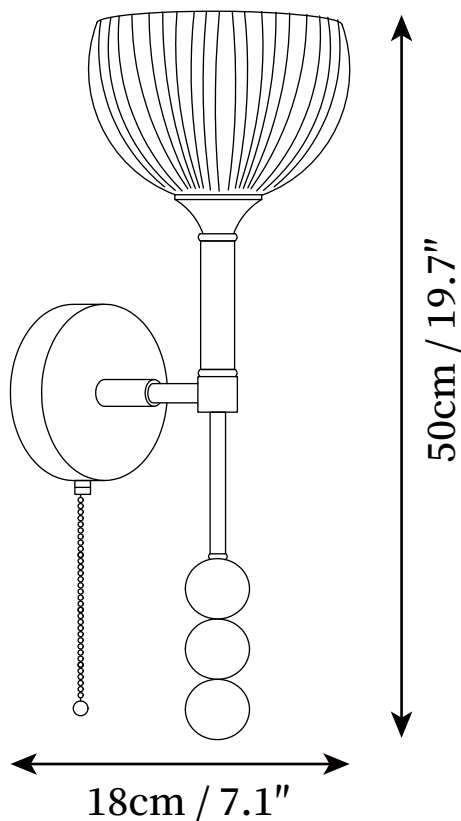

## SPECIFICATION DETAILS

\*For custom options, consult factory for details

<b>Fixture Dimensions</b>	D 7.1" x H 19.7"
<b>Pull Chain Length</b>	19.7"
<b>Light source</b>	E26 or E27 (bulb not included)
<b>Wattage</b>	MAX 40W incandescent bulb or LED equivalent.
<b>Voltage</b>	AC 110-240V
<b>Mounting</b>	Hardwired.
<b>Dimming</b>	Compatible with dimmable bulbs (bulb not included)
<b>Control method</b>	Compatible with common wall switches (not included)
<b>Finishes</b>	Gold, Walnut Color.
<b>Shade Details</b>	Orange, White.
<b>Material</b>	Wood, Metal, Glass, Fabric.
<b>Warranty</b>	2 Years

## SPECIFICATION DETAILS

\*For custom options, consult factory for details

<b>Fixture Dimensions</b>	D 7.1" x H 19.7"
<b>Pull Chain Length</b>	19.7"
<b>Light source</b>	E26 or E27 (bulb not included)
<b>Wattage</b>	MAX 40W incandescent bulb or LED equivalent.
<b>Voltage</b>	AC 110-240V
<b>Mounting</b>	Hardwired.
<b>Dimming</b>	Compatible with dimmable bulbs (bulb not included)
<b>Control method</b>	Compatible with common wall switches(not included)
<b>Finishes</b>	Gold, Walnut Color.
<b>Shade Details</b>	Orange, White.
<b>Material</b>	Wood, Metal, Glass, Fabric.