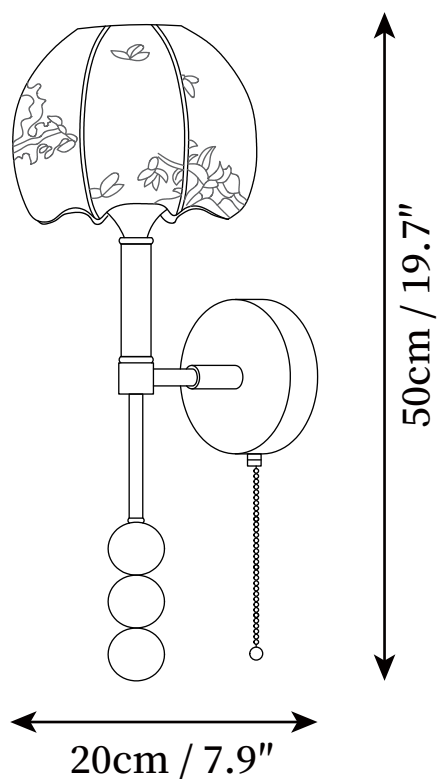

SPECIFICATION SHEET

SPECIFICATION DETAILS

*For custom options, consult factory for details

Fixture Dimensions	D 7.9" x H 19.7"
Pull Chain Length	19.7"
Light source	E26 or E27 (bulb not included)
Wattage	MAX 40W incandescent bulb or LED equivalent.
Voltage	AC 110-240V
Mounting	Hardwired.
Dimming	Compatible with dimmable bulbs (bulb not included)
Control method	Compatible with common wall switches (not included)
Finishes	Gold, Walnut Color.
Shade Details	Orange, White.
Material	Wood, Metal, Glass, Fabric.