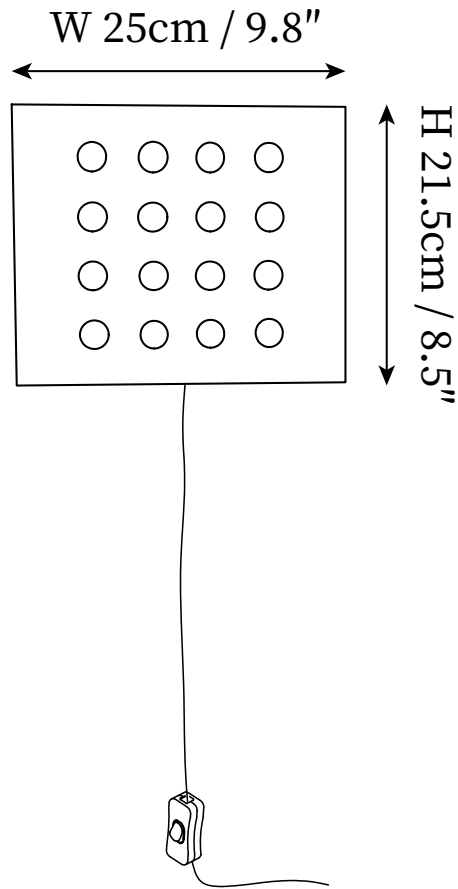

SPECIFICATION SHEET

SPECIFICATION DETAILS

*For custom options, consult factory for details

Fixture Dimensions	W 9.8" x H 8.5"
Light source	E26 or E27. (bulb not included)
Wattage	MAX 40W incandescent bulb or LED equivalent.
Voltage	AC 110-240V
Mounting	Hardwired.
Dimming	Compatible with dimmable bulbs (bulb not included)
Control method	Compatible with common wall switches (not included)
Finishes	Cherry wood color.
Shade Details	Cherry wood color.
Material	Metal, Cherry wood.
