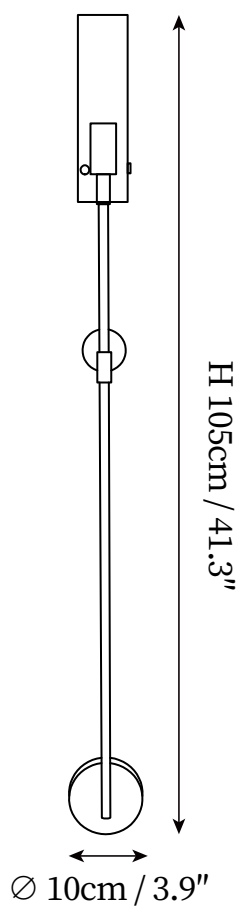

SPECIFICATION SHEET

SPECIFICATION DETAILS

*For custom options, consult factory for details

Fixture Dimensions	D 3.9" x H 41.3"
Light source	G9. (bulb not included)
Wattage	~ 5W incandescent bulb or LED equivalent.
Voltage	AC 110-240V
Mounting	Hardwired.
Dimming	Compatible with dimmable bulbs (bulb not included)
Control method	Compatible with common wall switches (not included)
Finishes	Brass, Black.
Shade Details	Clear, Smoke grey.
Material	Brass, Metal, Glass.