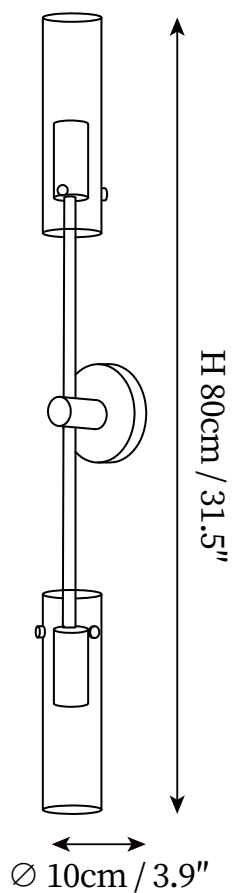

## SPECIFICATION DETAILS

\*For custom options, consult factory for details

<b>Fixture Dimensions</b>	D 3.9" x H 21.7"
<b>Light source</b>	G9. (bulb not included)
<b>Wattage</b>	~ 5W incandescent bulb or LED equivalent.
<b>Voltage</b>	AC 110-240V
<b>Mounting</b>	Hardwired.
<b>Dimming</b>	Compatible with dimmable bulbs (bulb not included)
<b>Control method</b>	Compatible with common wall switches(not included)
<b>Finishes</b>	Brass, Black.
<b>Shade Details</b>	Clear, Smoke grey.
<b>Material</b>	Brass, Metal, Glass.

## SPECIFICATION DETAILS

\*For custom options, consult factory for details

<b>Fixture Dimensions</b>	D 3.9" x H 31.5"
<b>Light source</b>	G9. (bulb not included)
<b>Wattage</b>	~ 5W incandescent bulb or LED equivalent.
<b>Voltage</b>	AC 110-240V
<b>Mounting</b>	Hardwired.
<b>Dimming</b>	Compatible with dimmable bulbs (bulb not included)
<b>Control method</b>	Compatible with common wall switches (not included)
<b>Finishes</b>	Brass, Black.
<b>Shade Details</b>	Clear, Smoke grey.
<b>Material</b>	Brass, Metal, Glass.

## SPECIFICATION DETAILS

\*For custom options, consult factory for details

---

<b>Fixture Dimensions</b>	D 3.9" x H 31.5"
<b>Light source</b>	G9. (bulb not included)
<b>Wattage</b>	~ 5W incandescent bulb or LED equivalent.
<b>Voltage</b>	AC 110-240V
<b>Mounting</b>	Hardwired.
<b>Dimming</b>	Compatible with dimmable bulbs (bulb not included)
<b>Control method</b>	Compatible with common wall switches (not included)
<b>Finishes</b>	Brass, Black.
<b>Shade Details</b>	Clear, Smoke grey.
<b>Material</b>	Brass, Metal, Glass.