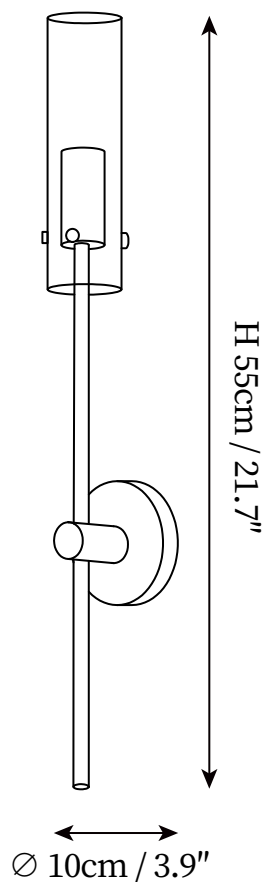

## SPECIFICATION DETAILS

\*For custom options, consult factory for details

<b>Fixture Dimensions</b>	D 3.9" x H 21.7"
<b>Light source</b>	G9. (bulb not included)
<b>Wattage</b>	~ 5W incandescent bulb or LED equivalent.
<b>Voltage</b>	AC 110-240V
<b>Mounting</b>	Hardwired.
<b>Dimming</b>	Compatible with dimmable bulbs (bulb not included)
<b>Control method</b>	Compatible with common wall switches(not included)
<b>Finishes</b>	Brass, Black.
<b>Shade Details</b>	Clear, Smoke grey.
<b>Material</b>	Brass, Metal, Glass.

## SPECIFICATION DETAILS

\*For custom options, consult factory for details

<b>Fixture Dimensions</b>	D 3.9" x H 31.5"
<b>Light source</b>	G9. (bulb not included)
<b>Wattage</b>	~ 5W incandescent bulb or LED equivalent.
<b>Voltage</b>	AC 110-240V
<b>Mounting</b>	Hardwired.
<b>Dimming</b>	Compatible with dimmable bulbs (bulb not included)
<b>Control method</b>	Compatible with common wall switches (not included)
<b>Finishes</b>	Brass, Black.
<b>Shade Details</b>	Clear, Smoke grey.
<b>Material</b>	Brass, Metal, Glass.

## SPECIFICATION DETAILS

\*For custom options, consult factory for details

---

<b>Fixture Dimensions</b>	D 3.9" x H 31.5"
<b>Light source</b>	G9. (bulb not included)
<b>Wattage</b>	~ 5W incandescent bulb or LED equivalent.
<b>Voltage</b>	AC 110-240V
<b>Mounting</b>	Hardwired.
<b>Dimming</b>	Compatible with dimmable bulbs (bulb not included)
<b>Control method</b>	Compatible with common wall switches (not included)
<b>Finishes</b>	Brass, Black.
<b>Shade Details</b>	Clear, Smoke grey.
<b>Material</b>	Brass, Metal, Glass.