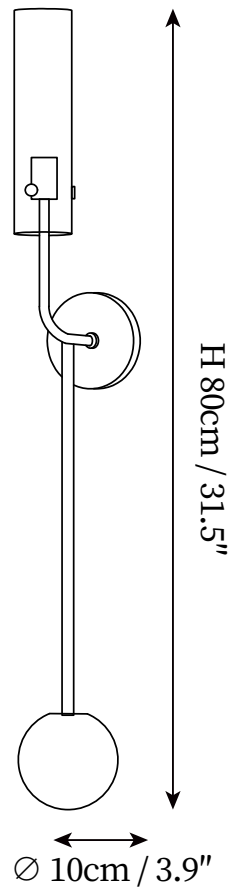

## SPECIFICATION DETAILS

\*For custom options, consult factory for details

<b>Fixture Dimensions</b>	D 3.9" x H 21.7"
<b>Light source</b>	G9. (bulb not included)
<b>Wattage</b>	~ 5W incandescent bulb or LED equivalent.
<b>Voltage</b>	AC 110-240V
<b>Mounting</b>	Hardwired.
<b>Dimming</b>	Compatible with dimmable bulbs (bulb not included)
<b>Control method</b>	Compatible with common wall switches(not included)
<b>Finishes</b>	Brass, Black.
<b>Shade Details</b>	Clear, Smoke grey.
<b>Material</b>	Brass, Metal, Glass.

## SPECIFICATION DETAILS

\*For custom options, consult factory for details

<b>Fixture Dimensions</b>	D 3.9" x H 31.5"
<b>Light source</b>	G9. (bulb not included)
<b>Wattage</b>	~ 5W incandescent bulb or LED equivalent.
<b>Voltage</b>	AC 110-240V
<b>Mounting</b>	Hardwired.
<b>Dimming</b>	Compatible with dimmable bulbs (bulb not included)
<b>Control method</b>	Compatible with common wall switches (not included)
<b>Finishes</b>	Brass, Black.
<b>Shade Details</b>	Clear, Smoke grey.
<b>Material</b>	Brass, Metal, Glass.

## SPECIFICATION DETAILS

\*For custom options, consult factory for details

---

<b>Fixture Dimensions</b>	D 3.9" x H 31.5"
<b>Light source</b>	G9. (bulb not included)
<b>Wattage</b>	~ 5W incandescent bulb or LED equivalent.
<b>Voltage</b>	AC 110-240V
<b>Mounting</b>	Hardwired.
<b>Dimming</b>	Compatible with dimmable bulbs (bulb not included)
<b>Control method</b>	Compatible with common wall switches (not included)
<b>Finishes</b>	Brass, Black.
<b>Shade Details</b>	Clear, Smoke grey.
<b>Material</b>	Brass, Metal, Glass.