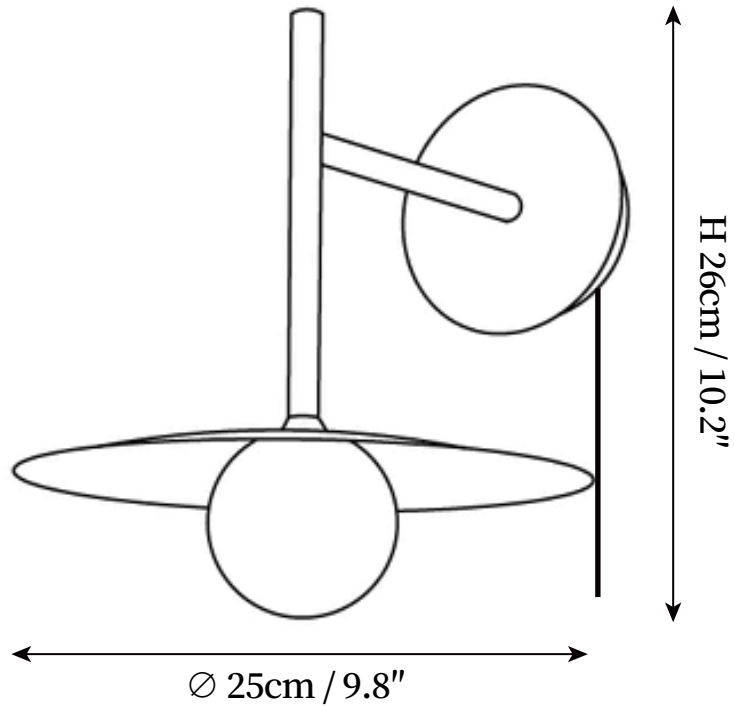

SPECIFICATION SHEET

SPECIFICATION DETAILS

*For custom options, consult factory for details

Fixture Dimensions	D 9.8" x H 10.2"
Light source	G9. (bulb not included)
Wattage	~ 5W incandescent bulb or LED equivalent.
Voltage	AC 110-240V
Mounting	Hardwired.
Dimming	Compatible with dimmable bulbs (bulb not included)
Control method	Inline On/Off switch.
Finishes	White, Black, Gray.
Shade Details	Frosted white.
Material	Metal, Iron, Glass
Cord Length	Supplied with switched plug cord, length ~59" (150cm).
