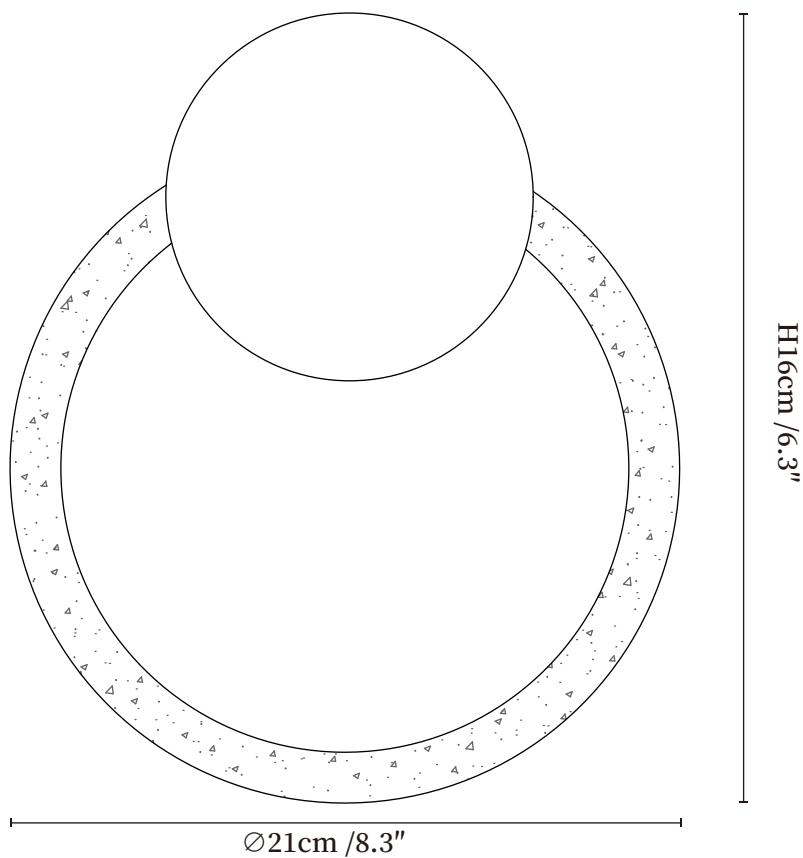

SPECIFICATION SHEET

SPECIFICATION DETAILS

*For custom options, consult factory for details

Fixture Dimensions	Ø 8.3" x H 6.3"
Light source	G9(bulb not included)
Wattage	MAX5W incandescent bulb or LED equivalent.
Voltage	AC 110-240V
Mounting	Hardwired.
Dimming	Compatible with dimmable bulbs (bulb not included)
Control method	Compatible with common wall switches(not included)
Finishes	Yellow Travertine.
Shade Details	White.
Material	Metal, Yellow Travertine, Glass, Wood.