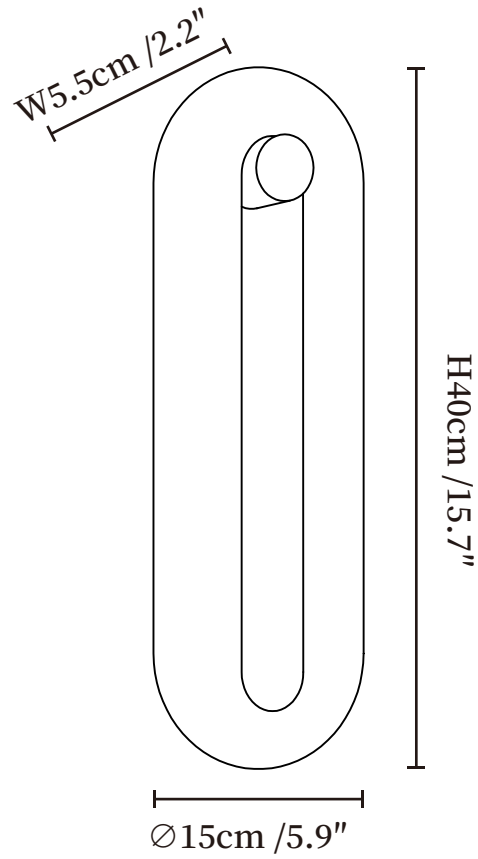

SPECIFICATION SHEET

SPECIFICATION DETAILS

*For custom options, consult factory for details

Fixture Dimensions	Ø 5.9" x W 2.2" x H 15.7"
Light source	Integrated LED
Wattage	~8 Watts
Voltage	AC 110-240V
Dimming	Not supported
CRI(Ra)	90+CRI
Mounting	Hardwired.
LED Rated Life	30000 hours
Color Temperature	Warm Light (3000K), Neutral Light (4000K), Cool Light (6000K)
Control method	Compatible with common wall switches (not included)
Finishes	Black.
Shade Details	White.
Material	Metal, Alabaster.

SPECIFICATION SHEET

SPECIFICATION DETAILS

*For custom options, consult factory for details

Fixture Dimensions	Ø 5.9" x W 2.2" x H 23.6"
Light source	Integrated LED
Wattage	~8 Watts
Voltage	AC 110-240V
Dimming	Not supported
CRI(Ra)	90+CRI
Mounting	Hardwired.
LED Rated Life	30000 hours
Color Temperature	Warm Light (3000K), Neutral Light (4000K), Cool Light (6000K)
Control method	Compatible with common wall switches(not included)
Finishes	Black.
Shade Details	White.
Material	Metal, Alabaster.
