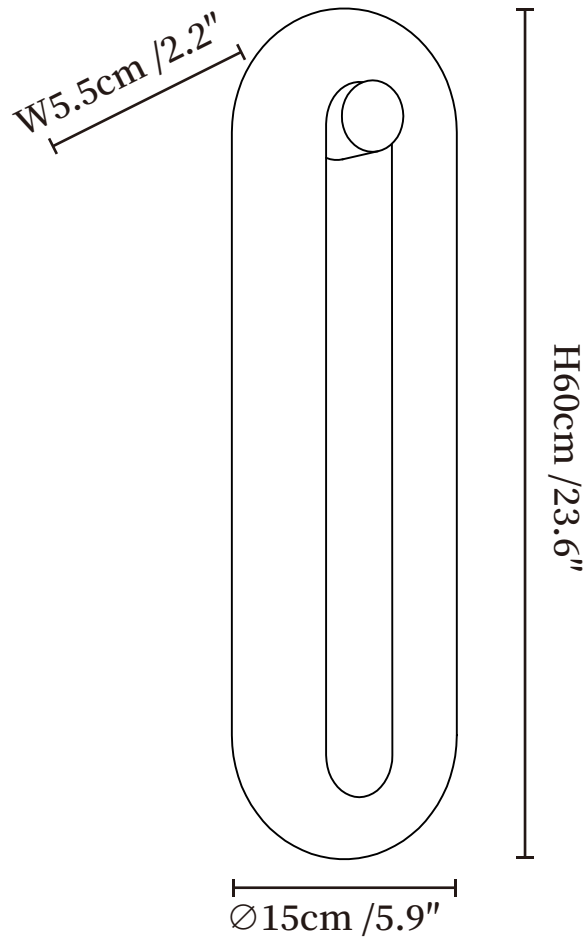

SPECIFICATION SHEET

SPECIFICATION DETAILS

*For custom options, consult factory for details

Fixture Dimensions	Ø 5.9" x W 2.2" x H 15.7"
Light source	Integrated LED
Wattage	~8 Watts
Voltage	AC 110-240V
Dimming	Not supported
CRI(Ra)	90+CRI
Mounting	Hardwired.
LED Rated Life	30000 hours
Color Temperature	Warm Light (3000K), Neutral Light (4000K), Cool Light (6000K)
Control method	Compatible with common wall switches (not included)
Finishes	Black.
Shade Details	White.
Material	Metal, Alabaster.

SPECIFICATION SHEET

SPECIFICATION DETAILS

*For custom options, consult factory for details

Fixture Dimensions	Ø 5.9" x W 2.2" x H 23.6"
Light source	Integrated LED
Wattage	~8 Watts
Voltage	AC 110-240V
Dimming	Not supported
CRI(Ra)	90+CRI
Mounting	Hardwired.
LED Rated Life	30000 hours
Color Temperature	Warm Light (3000K), Neutral Light (4000K), Cool Light (6000K)
Control method	Compatible with common wall switches(not included)
Finishes	Black.
Shade Details	White.
Material	Metal, Alabaster.
