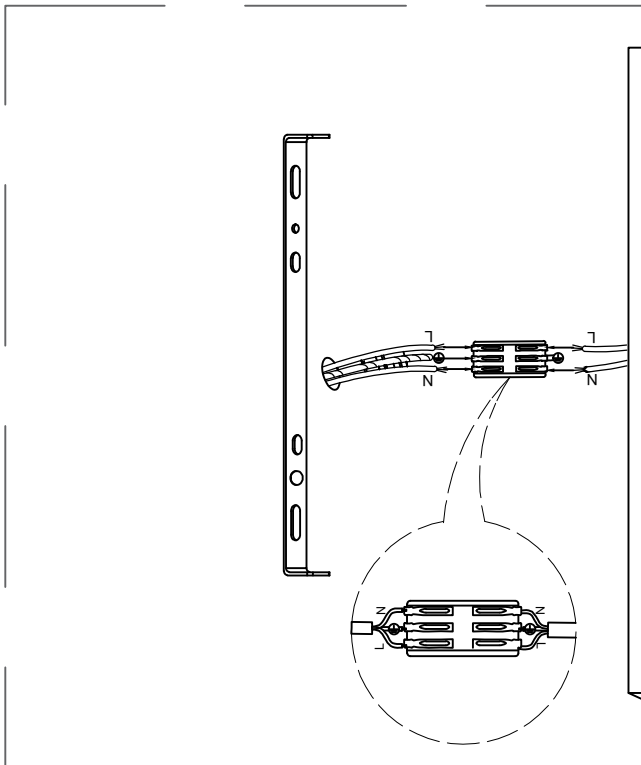

ENGLISH Live	ENGLISH Neutral	ENGLISH Earth/Ground
	FRANCAIS Phase	FRANCAIS Neutral	FRANCAIS Terre
	ESPANOL Con corriente.	ESPANOL Neutro	ESPANOL Tierra