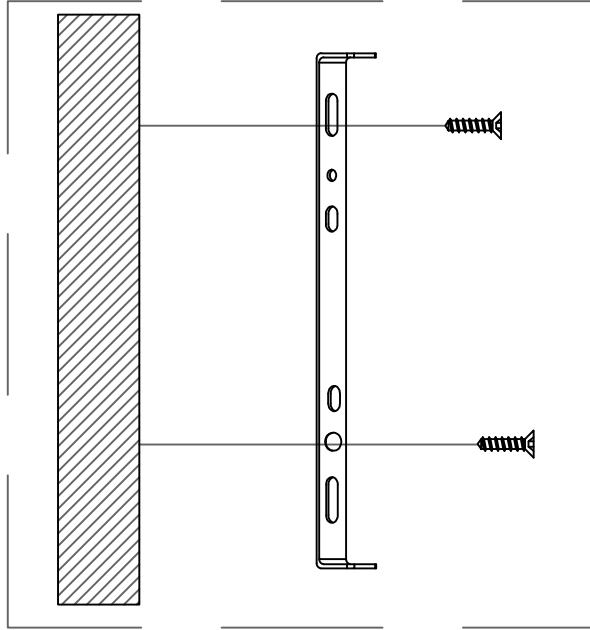

1

	ENGLISH Live	ENGLISH Neutral	ENGLISH Earth/Ground
	FRANCAIS Phase	FRANCAIS Neutral	FRANCAIS Terre
	ESPANOL Con corriente.	ESPANOL Neutro	ESPANOL Tierra