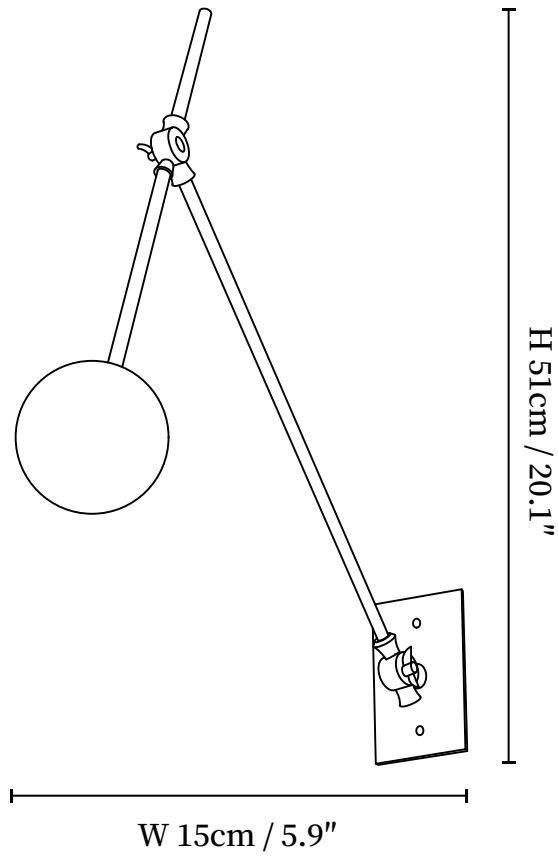

SPECIFICATION SHEET

SPECIFICATION DETAILS

*For custom options, consult factory for details

Fixture Dimensions	W 5.9" x H 20.1"
Light source	E14 (bulb not included)
Wattage	MAX 15W incandescent bulb or LED equivalent.
Voltage	AC 110-240V
Mounting	Hardwired.
Dimming	Compatible with dimmable bulbs (bulb not included)
Control method	Compatible with common wall switches (not included)
Finishes	White, Brass.
Shade Details	White.
Material	Metal, Brass, Aluminum, Glass.