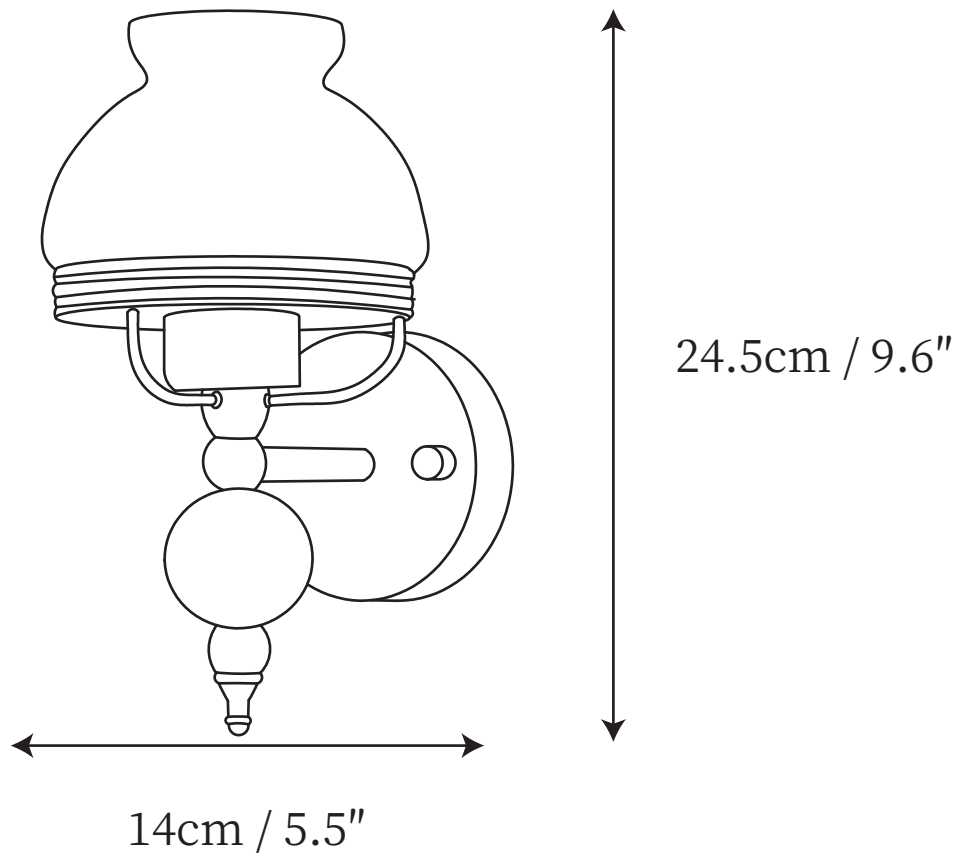

SPECIFICATION SHEET

SPECIFICATION DETAILS

*For custom options, consult factory for details

Fixture Dimensions	D 5.5" x H 9.6"
Light source	E26 or E27
Wattage	Max 60W
Voltage	AC 110-240V
Color Temperature	Based on the purchase of light bulbs
CRI(Ra)	80CRI
Mounting	Wall
Driver Required	No
Optional Color Temps	Buy bulbs as needed
LED Rated Life	Based on bulb life (we do not supply bulbs)
Dimming	Dimming is not supported
Finishes	Gold
Shade Details	Beige, Pink
Material	Metal, Glass