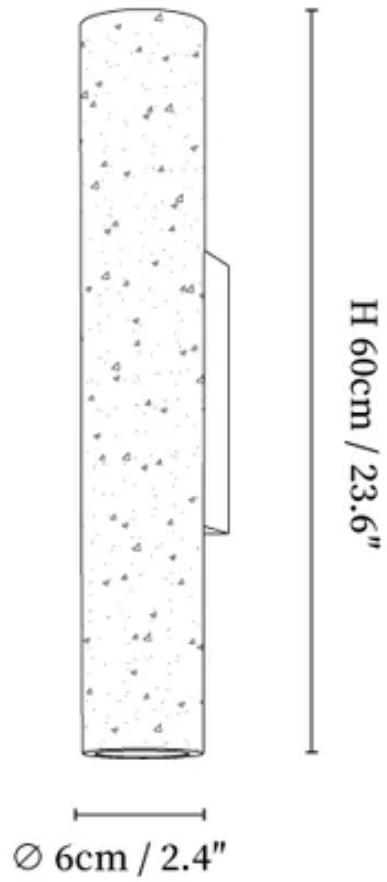

SPECIFICATION SHEET

SPECIFICATION DETAILS

*For custom options, consult factory for details

Fixture Dimensions	Ø 2.6" x H 6.3" Ø 2.6" x H 9.1" Ø 2.6" x H 12.6" Ø 2.6" x H 23.6"
Light source	E26 or E27 (bulb not included)
Wattage	MAX 40W incandescent bulb or LED equivalent.
Voltage	AC 110-240V
Mounting	Hardwired.
Dimming	Compatible with dimmable bulbs (bulb not included)
Control method	Compatible with common wall switches (not included)
Finishes	Walnut Wood, Black Travertine
Shade Details	Black Travertine.
Material	Black Travertine, Wood.