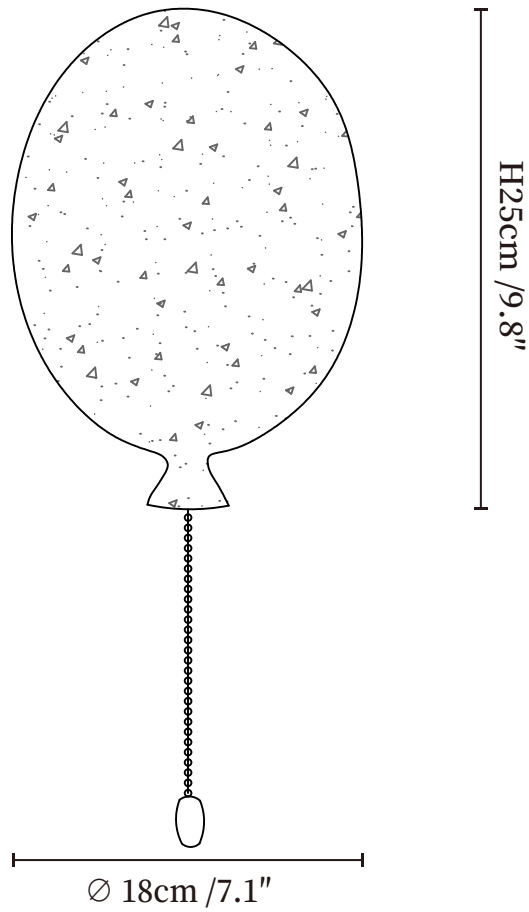

# SPECIFICATION SHEET

---

## SPECIFICATION DETAILS

\*For custom options, consult factory for details

<b>Fixture Dimensions</b>	Ø 7.1" x H 9.8"
<b>Light source</b>	Integrated LED
<b>Wattage</b>	~8 Watts
<b>Voltage</b>	AC 110-240V
<b>Dimming</b>	Not supported
<b>CRI(Ra)</b>	90+CRI
<b>Mounting</b>	Hardwired.
<b>LED Rated Life</b>	30000 hours
<b>Color Temperature</b>	Warm Light (3000K), Neutral Light (4000K), Cool Light (6000K)
<b>Control method</b>	Compatible with common wall switches (not included)
<b>Finishes</b>	Yellow Travertine.
<b>Shade Details</b>	Yellow Travertine.
<b>Material</b>	Metal, Yellow Travertine.