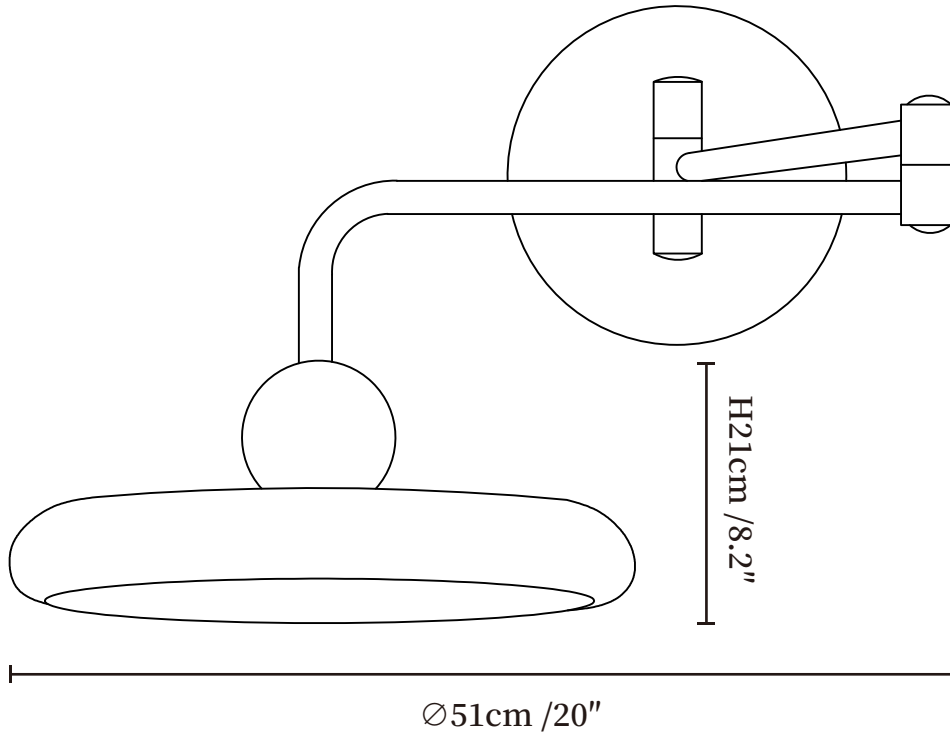

## SPECIFICATION DETAILS

\*For custom options, consult factory for details

<b>Fixture Dimensions</b>	Ø 20" x H 8.2"
<b>Light source</b>	Integrated LED
<b>Wattage</b>	~12 Watts
<b>Voltage</b>	AC 110-240V
<b>Dimming</b>	Not supported
<b>CRI(Ra)</b>	90+CRI
<b>Mounting</b>	Hardwired.
<b>LED Rated Life</b>	30000 hours
<b>Color Temperature</b>	Warm Light (3000K), Neutral Light (4000K), Cool Light (6000K)
<b>Control method</b>	Compatible with common wall switches(not included)
<b>Finishes</b>	Black, Wood Color, Walnut Color.
<b>Shade Details</b>	White.
<b>Material</b>	Metal, Acrylic.