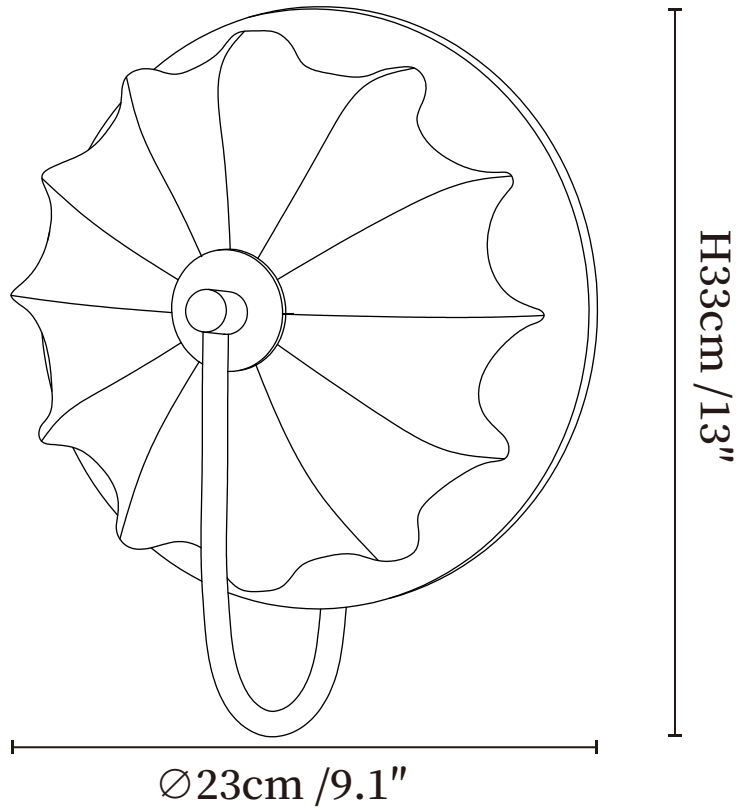

SPECIFICATION SHEET

SPECIFICATION DETAILS

*For custom options, consult factory for details

Fixture Dimensions	Ø 9.1" x H 13.0"
Light source	Integrated LED
Wattage	~8 Watts
Voltage	AC 110-240V
Dimming	Not supported
CRI(Ra)	90+CRI
Mounting	Hardwired.
LED Rated Life	30000 hours
Color Temperature	Warm Light (3000K), Neutral Light (4000K), Cool Light (6000K)
Control method	Compatible with common wall switches(
Finishes	Walnut Color.
Shade Details	Beige.
Material	Wood, Fabric, Metal.