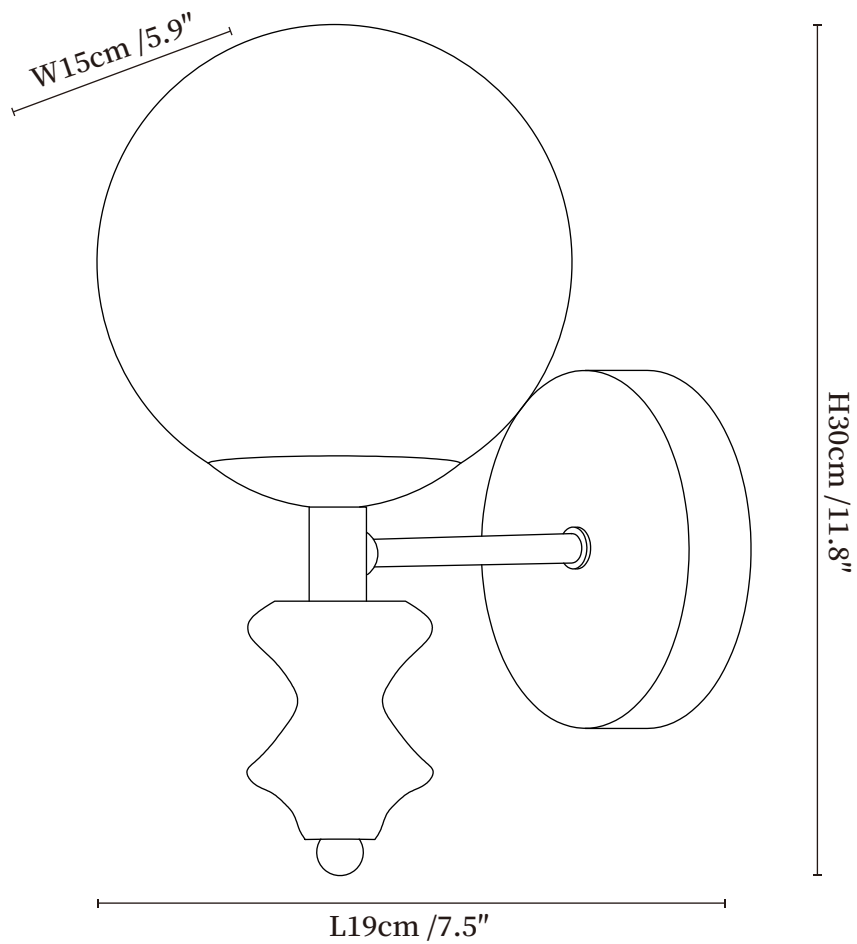

# SPECIFICATION SHEET

---

## SPECIFICATION DETAILS

\*For custom options, consult factory for details

<b>Fixture Dimensions</b>	L 7.5" x W 5.9" x H 11.8"
<b>Light source</b>	E26 or E27 (bulb not included)
<b>Wattage</b>	MAX 40W incandescent bulb or LED equivalent.
<b>Voltage</b>	AC 110-240V
<b>Mounting</b>	Hardwired.
<b>Dimming</b>	Compatible with dimmable bulbs (bulb not included)
<b>Control method</b>	Compatible with common wall switches (not included)
<b>Finishes</b>	Gold, Black.
<b>Shade Details</b>	White.
<b>Material</b>	Metal, Wood, Glass.