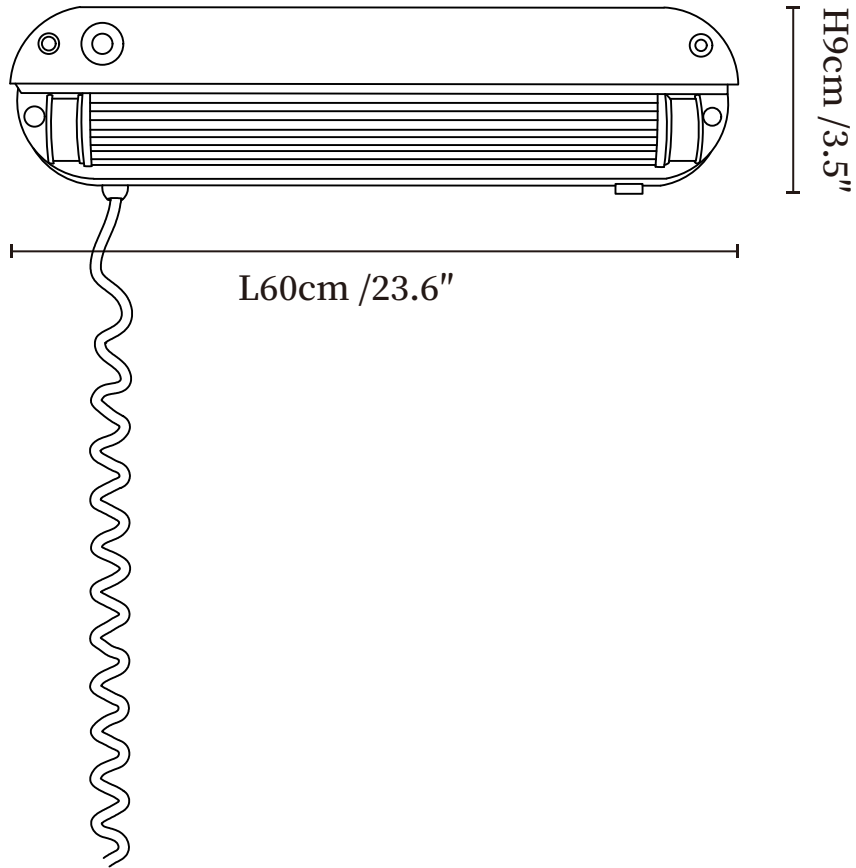

SPECIFICATION SHEET

SPECIFICATION DETAILS

*For custom options, consult factory for details

Fixture Dimensions	L 23.6" x H 3.5"
Light source	Integrated LED
Wattage	~18 Watts
Voltage	AC 110-240V
CRI(Ra)	90+CRI
LED Rated Life	30000 hours
Color Temperature	Warm Light (3000K), Neutral Light (4000K), Cool Light (6000K)
Cord Length	Supplied with switched plug cord, length ~59" (150cm).
Control method	In line ON / OFF switch.
Finishes	Orange, Chrome.
Shade Details	Clear.
Material	Metal, Acrylic.