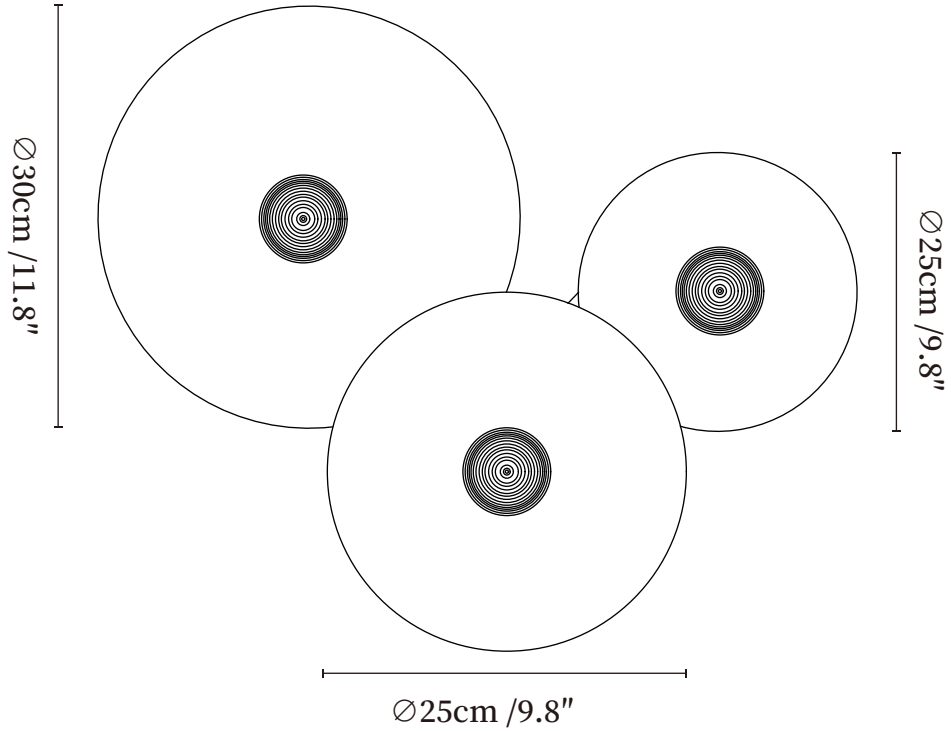

SPECIFICATION SHEET

SPECIFICATION DETAILS

*For custom options, consult factory for details

Fixture Dimensions	$\varnothing 9.8'' + \varnothing 9.8'' + \varnothing 11.8''$ $\varnothing 7.9'' + \varnothing 9.8'' + \varnothing 13.8''$ $\varnothing 7.9'' + \varnothing 9.8'' + \varnothing 11.8''$
Light source	Integrated LED
Wattage	~8 Watts
Voltage	AC 110-240V
Dimming	Yes
CRI(Ra)	90+CRI
Mounting	Hardwired.
LED Rated Life	30000 hours
Color Temperature	Warm Light (3000K), Neutral Light (4000K), Cool Light (6000K)
Control method	Compatible with common wall switches(not included)
Finishes	Bronze.
Shade Details	White.
Material	Metal, Alabaster.