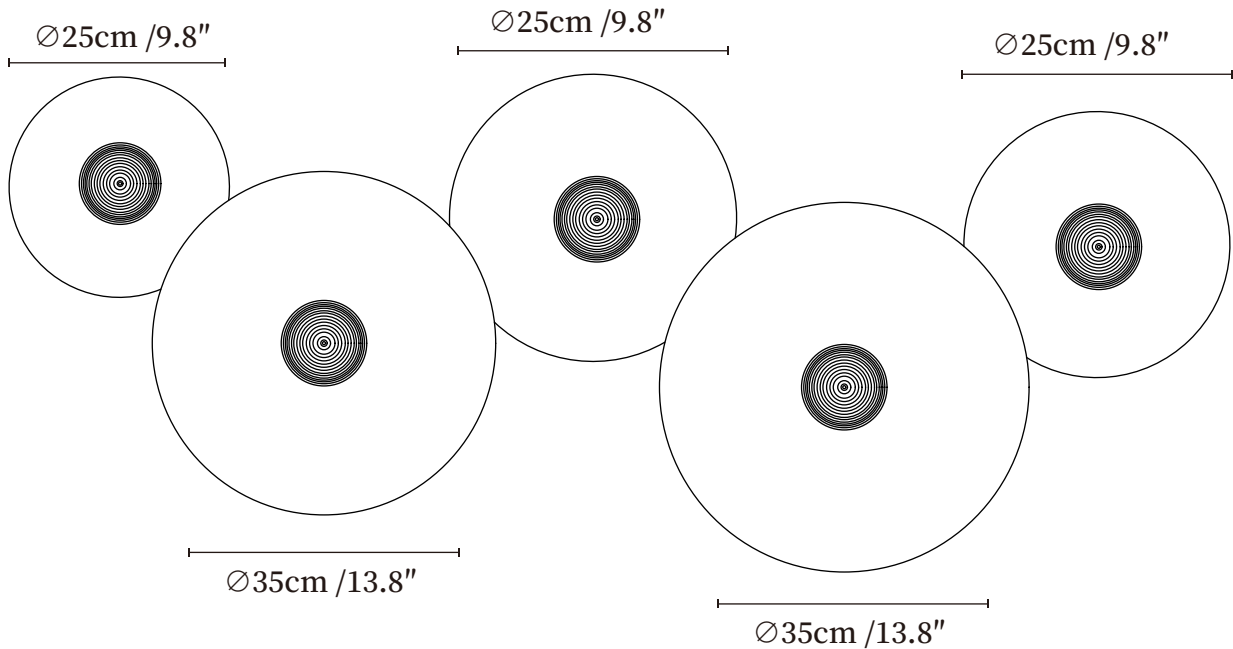

DESCRIPTION

The Nayra Alabaster Wall Lamp features translucent alabaster planes intersected by a fluted brass element, inspired by traditional Middle Eastern jewelry reimagined with a futuristic touch. Its hidden light source softly illuminates the alabaster, highlighting the interplay between solid form and permeable glow, creating a sophisticated ambient effect ideal for refined interior spaces.

SPECIFICATION DETAILS

*For custom options, consult factory for details

SKU	VKW1-2572-01
Fixture Dimensions	Ø 9.8" + Ø 9.8" + Ø 9.8" + Ø 13.8" + Ø 13.8"
Light source	Integrated LED
Wattage	~8 Watts
Voltage	AC 110-240V
Dimming	Yes
CRI(Ra)	90+CRI
Mounting	Hardwired.
LED Rated Life	30000 hours
Color Temperature	Warm Light (3000K), Neutral Light (4000K), Cool Light (6000K)
Control method	Compatible with common wall switches (not included)
Finishes	Bronze.
Shade Details	White.
Material	Metal, Alabaster.
Warranty	2 Years
Certification	Compatible with North America, Saudi Arabia, Europe, Australia Certification