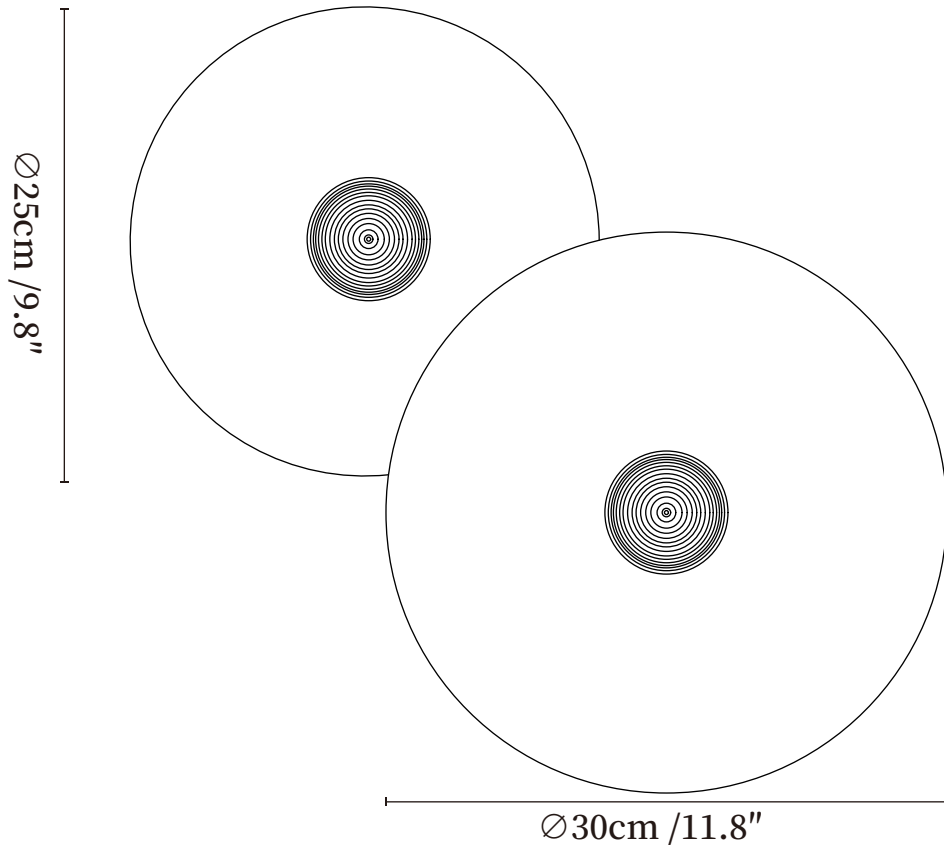

SPECIFICATION SHEET

SPECIFICATION DETAILS

*For custom options, consult factory for details

| | |
|---------------------------|--|
| Fixture Dimensions | Ø 7.9" x W 4.7" Ø 9.8" x W 4.7" Ø 11.8" x W 4.7" Ø 13.8" x W 4.7" |
| Light source | Integrated LED |
| Wattage | ~8 Watts |
| Voltage | AC 110-240V |
| Dimming | Yes |
| CRI(Ra) | 90+CRI |
| Mounting | Hardwired. |
| LED Rated Life | 30000 hours |
| Color Temperature | Warm Light (3000K), Neutral Light (4000K), Cool Light (6000K) |
| Control method | Compatible with common wall switches(not included) |
| Finishes | Bronze. |
| Shade Details | White. |
| Material | Metal, Alabaster. |

SPECIFICATION SHEET

SPECIFICATION DETAILS

*For custom options, consult factory for details

| | |
|---------------------------|---|
| Fixture Dimensions | $\text{Ø} 9.8'' + \text{Ø} 11.8''$ |
| Light source | Integrated LED |
| Wattage | ~8 Watts |
| Voltage | AC 110-240V |
| Dimming | Yes |
| CRI(Ra) | 90+CRI |
| Mounting | Hardwired. |
| LED Rated Life | 30000 hours |
| Color Temperature | Warm Light (3000K), Neutral Light (4000K), Cool Light (6000K) |
| Control method | Compatible with common wall switches (not included) |
| Finishes | Bronze. |
| Shade Details | White. |
| Material | Metal, Alabaster. |

SPECIFICATION SHEET

SPECIFICATION DETAILS

*For custom options, consult factory for details

| | |
|---------------------------|--|
| Fixture Dimensions | $\text{Ø} 7.9'' + \text{Ø} 7.9'' + \text{Ø} 9.8'' + \text{Ø} 13.8''$ |
| Light source | Integrated LED |
| Wattage | ~8 Watts |
| Voltage | AC 110-240V |
| Dimming | Yes |
| CRI(Ra) | 90+CRI |
| Mounting | Hardwired. |
| LED Rated Life | 30000 hours |
| Color Temperature | Warm Light (3000K), Neutral Light (4000K), Cool Light (6000K) |
| Control method | Compatible with common wall switches(not included) |
| Finishes | Bronze. |
| Shade Details | White. |
| Material | Metal, Alabaster. |