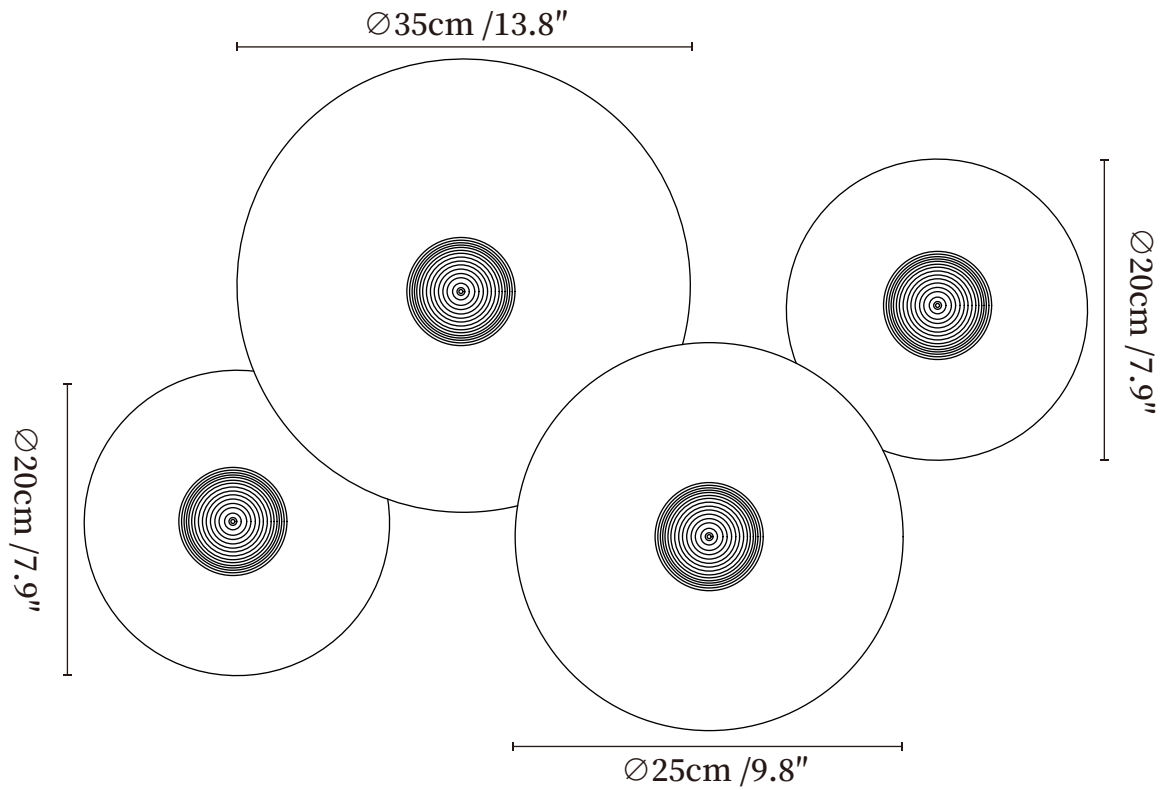

SPECIFICATION SHEET

SPECIFICATION DETAILS

*For custom options, consult factory for details

| | |
|---------------------------|--|
| Fixture Dimensions | Ø 7.9" x W 4.7" Ø 9.8" x W 4.7" Ø 11.8" x W 4.7" Ø 13.8" x W 4.7" |
| Light source | Integrated LED |
| Wattage | ~8 Watts |
| Voltage | AC 110-240V |
| Dimming | Yes |
| CRI(Ra) | 90+CRI |
| Mounting | Hardwired. |
| LED Rated Life | 30000 hours |
| Color Temperature | Warm Light (3000K), Neutral Light (4000K), Cool Light (6000K) |
| Control method | Compatible with common wall switches(not included) |
| Finishes | Bronze. |
| Shade Details | White. |
| Material | Metal, Alabaster. |

SPECIFICATION SHEET

SPECIFICATION DETAILS

*For custom options, consult factory for details

| | |
|---------------------------|--|
| Fixture Dimensions | $\text{Ø} 7.9'' + \text{Ø} 7.9'' + \text{Ø} 9.8'' + \text{Ø} 13.8''$ |
| Light source | Integrated LED |
| Wattage | ~8 Watts |
| Voltage | AC 110-240V |
| Dimming | Yes |
| CRI(Ra) | 90+CRI |
| Mounting | Hardwired. |
| LED Rated Life | 30000 hours |
| Color Temperature | Warm Light (3000K), Neutral Light (4000K), Cool Light (6000K) |
| Control method | Compatible with common wall switches(not included) |
| Finishes | Bronze. |
| Shade Details | White. |
| Material | Metal, Alabaster. |