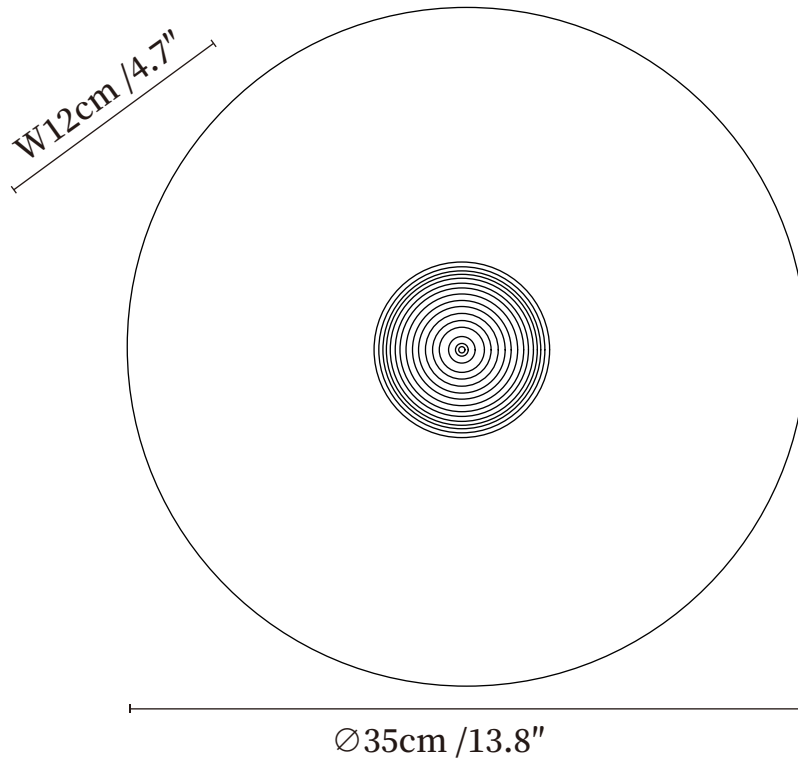

SPECIFICATION SHEET

SPECIFICATION DETAILS

*For custom options, consult factory for details

| | |
|---------------------------|--|
| Fixture Dimensions | Ø 7.9" x W 4.7" Ø 9.8" x W 4.7" Ø 11.8" x W 4.7" Ø 13.8" x W 4.7" |
| Light source | Integrated LED |
| Wattage | ~8 Watts |
| Voltage | AC 110-240V |
| Dimming | Yes |
| CRI(Ra) | 90+CRI |
| Mounting | Hardwired. |
| LED Rated Life | 30000 hours |
| Color Temperature | Warm Light (3000K), Neutral Light (4000K), Cool Light (6000K) |
| Control method | Compatible with common wall switches(not included) |
| Finishes | Bronze. |
| Shade Details | White. |
| Material | Metal, Alabaster. |

SPECIFICATION SHEET

SPECIFICATION DETAILS

*For custom options, consult factory for details

| | |
|---------------------------|---|
| Fixture Dimensions | $\text{Ø} 9.8'' + \text{Ø} 11.8''$ |
| Light source | Integrated LED |
| Wattage | ~8 Watts |
| Voltage | AC 110-240V |
| Dimming | Yes |
| CRI(Ra) | 90+CRI |
| Mounting | Hardwired. |
| LED Rated Life | 30000 hours |
| Color Temperature | Warm Light (3000K), Neutral Light (4000K), Cool Light (6000K) |
| Control method | Compatible with common wall switches (not included) |
| Finishes | Bronze. |
| Shade Details | White. |
| Material | Metal, Alabaster. |

SPECIFICATION SHEET

SPECIFICATION DETAILS

*For custom options, consult factory for details

| | |
|---------------------------|--|
| Fixture Dimensions | $\text{Ø} 7.9'' + \text{Ø} 7.9'' + \text{Ø} 9.8'' + \text{Ø} 13.8''$ |
| Light source | Integrated LED |
| Wattage | ~8 Watts |
| Voltage | AC 110-240V |
| Dimming | Yes |
| CRI(Ra) | 90+CRI |
| Mounting | Hardwired. |
| LED Rated Life | 30000 hours |
| Color Temperature | Warm Light (3000K), Neutral Light (4000K), Cool Light (6000K) |
| Control method | Compatible with common wall switches(not included) |
| Finishes | Bronze. |
| Shade Details | White. |
| Material | Metal, Alabaster. |