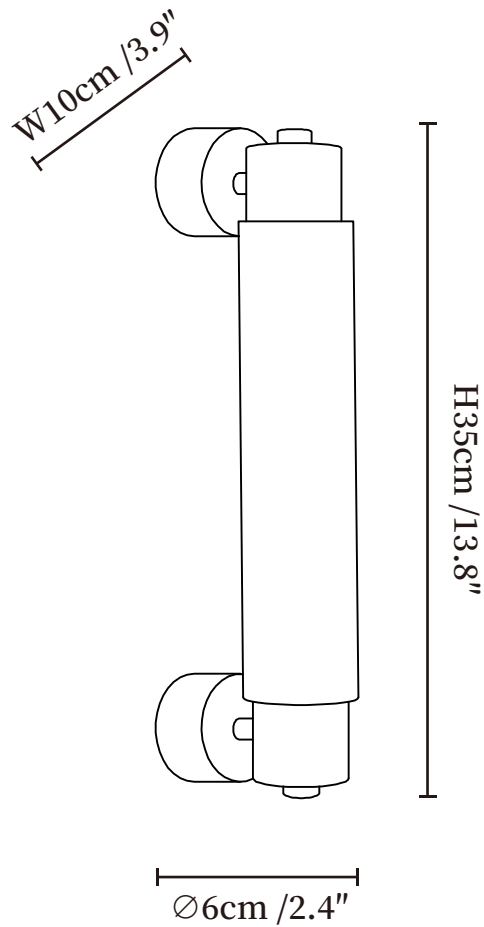

SPECIFICATION SHEET

SPECIFICATION DETAILS

*For custom options, consult factory for details

Fixture Dimensions	Ø 2.4" x W 3.9" x H 13.8"
Light source	Integrated LED
Wattage	~8 Watts
Voltage	AC 110-240V
Dimming	Not supported
CRI(Ra)	90+CRI
Mounting	Hardwired.
LED Rated Life	30000 hours
Color Temperature	Warm Light (3000K), Neutral Light (4000K), Cool Light (6000K)
Control method	Compatible with common wall switches(not included)
Finishes	Gold, Black.
Shade Details	White.
Material	Metal, Alabaster.

SPECIFICATION SHEET

SPECIFICATION DETAILS

*For custom options, consult factory for details

Fixture Dimensions	Ø 2.4" x W 3.9" x H 27.6"
Light source	Integrated LED
Wattage	~8 Watts
Voltage	AC 110-240V
Dimming	Not supported
CRI(Ra)	90+CRI
Mounting	Hardwired.
LED Rated Life	30000 hours
Color Temperature	Warm Light (3000K), Neutral Light (4000K), Cool Light (6000K)
Control method	Compatible with common wall switches(not included)
Finishes	Gold, Black.
Shade Details	White.
Material	Metal, Alabaster.

SPECIFICATION SHEET

SPECIFICATION DETAILS

*For custom options, consult factory for details

Fixture Dimensions	Ø 2.4" x W 3.9" x H 41.3"
Light source	Integrated LED
Wattage	~8 Watts
Voltage	AC 110-240V
Dimming	Not supported
CRI(Ra)	90+CRI
Mounting	Hardwired.
LED Rated Life	30000 hours
Color Temperature	Warm Light (3000K), Neutral Light (4000K), Cool Light (6000K)
Control method	Compatible with common wall switches (not included)
Finishes	Gold, Black.
Shade Details	White.
Material	Metal, Alabaster.