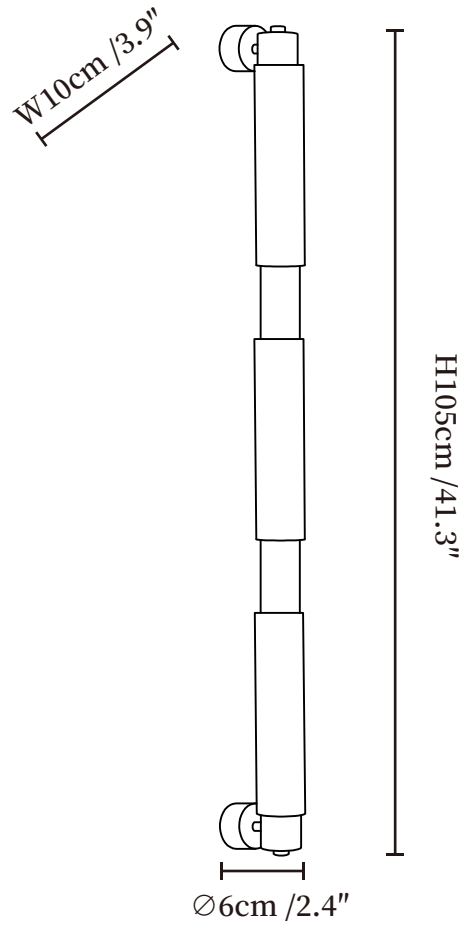

SPECIFICATION SHEET

SPECIFICATION DETAILS

*For custom options, consult factory for details

Fixture Dimensions	Ø 2.4" x W 3.9" x H 13.8"
Light source	Integrated LED
Wattage	~8 Watts
Voltage	AC 110-240V
Dimming	Not supported
CRI(Ra)	90+CRI
Mounting	Hardwired.
LED Rated Life	30000 hours
Color Temperature	Warm Light (3000K), Neutral Light (4000K), Cool Light (6000K)
Control method	Compatible with common wall switches(not included)
Finishes	Gold, Black.
Shade Details	White.
Material	Metal, Alabaster.

SPECIFICATION SHEET

SPECIFICATION DETAILS

*For custom options, consult factory for details

Fixture Dimensions	Ø 2.4" x W 3.9" x H 27.6"
Light source	Integrated LED
Wattage	~8 Watts
Voltage	AC 110-240V
Dimming	Not supported
CRI(Ra)	90+CRI
Mounting	Hardwired.
LED Rated Life	30000 hours
Color Temperature	Warm Light (3000K), Neutral Light (4000K), Cool Light (6000K)
Control method	Compatible with common wall switches(not included)
Finishes	Gold, Black.
Shade Details	White.
Material	Metal, Alabaster.

SPECIFICATION SHEET

SPECIFICATION DETAILS

*For custom options, consult factory for details

Fixture Dimensions	Ø 2.4" x W 3.9" x H 41.3"
Light source	Integrated LED
Wattage	~8 Watts
Voltage	AC 110-240V
Dimming	Not supported
CRI(Ra)	90+CRI
Mounting	Hardwired.
LED Rated Life	30000 hours
Color Temperature	Warm Light (3000K), Neutral Light (4000K), Cool Light (6000K)
Control method	Compatible with common wall switches (not included)
Finishes	Gold, Black.
Shade Details	White.
Material	Metal, Alabaster.