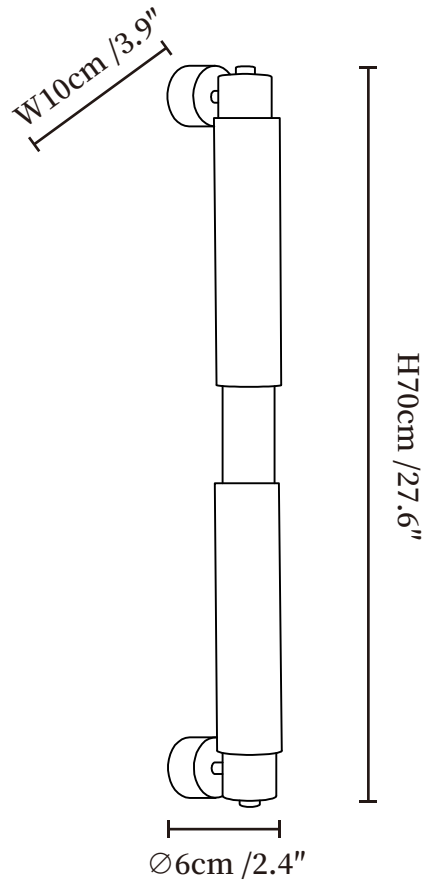

SPECIFICATION SHEET

SPECIFICATION DETAILS

*For custom options, consult factory for details

Fixture Dimensions	Ø 2.4" x W 3.9" x H 13.8"
Light source	Integrated LED
Wattage	~8 Watts
Voltage	AC 110-240V
Dimming	Not supported
CRI(Ra)	90+CRI
Mounting	Hardwired.
LED Rated Life	30000 hours
Color Temperature	Warm Light (3000K), Neutral Light (4000K), Cool Light (6000K)
Control method	Compatible with common wall switches(not included)
Finishes	Gold, Black.
Shade Details	White.
Material	Metal, Alabaster.

SPECIFICATION SHEET

SPECIFICATION DETAILS

*For custom options, consult factory for details

Fixture Dimensions	Ø 2.4" x W 3.9" x H 27.6"
Light source	Integrated LED
Wattage	~8 Watts
Voltage	AC 110-240V
Dimming	Not supported
CRI(Ra)	90+CRI
Mounting	Hardwired.
LED Rated Life	30000 hours
Color Temperature	Warm Light (3000K), Neutral Light (4000K), Cool Light (6000K)
Control method	Compatible with common wall switches(not included)
Finishes	Gold, Black.
Shade Details	White.
Material	Metal, Alabaster.

SPECIFICATION SHEET

SPECIFICATION DETAILS

*For custom options, consult factory for details

Fixture Dimensions	Ø 2.4" x W 3.9" x H 41.3"
Light source	Integrated LED
Wattage	~8 Watts
Voltage	AC 110-240V
Dimming	Not supported
CRI(Ra)	90+CRI
Mounting	Hardwired.
LED Rated Life	30000 hours
Color Temperature	Warm Light (3000K), Neutral Light (4000K), Cool Light (6000K)
Control method	Compatible with common wall switches (not included)
Finishes	Gold, Black.
Shade Details	White.
Material	Metal, Alabaster.