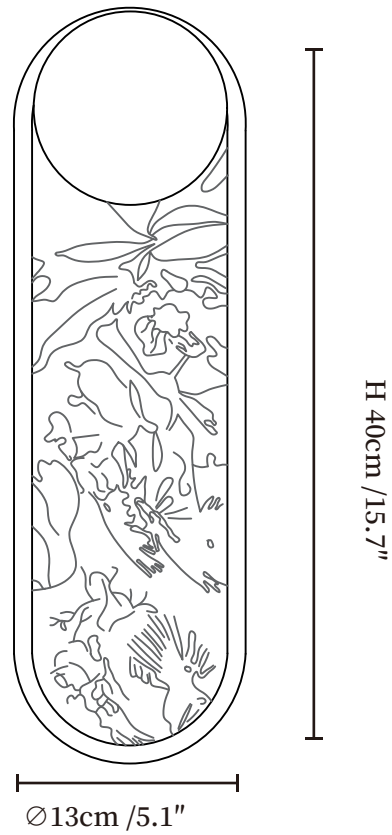

SPECIFICATION SHEET

SPECIFICATION DETAILS

*For custom options, consult factory for details

Fixture Dimensions	Ø 5.1" x H 15.7"
Light source	G9(bulb not included)
Wattage	5W
Voltage	AC 110-240V
Mounting	Hardwired.
Dimming	Compatible with dimmable bulbs (bulb not included)
Control method	Compatible with common wall switches (not included)
Finishes	Gold, Black.
Shade Details	White.
Material	Metal, Fabric, Glass.

SPECIFICATION SHEET

SPECIFICATION DETAILS

*For custom options, consult factory for details

Fixture Dimensions	Ø 5.1" x H 15.7"
Light source	G9(bulb not included)
Wattage	5W
Voltage	AC 110-240V
Mounting	Hardwired.
Dimming	Compatible with dimmable bulbs (bulb not included)
Control method	Compatible with common wall switches (not included)
Finishes	Gold, Black.
Shade Details	White.
Material	Metal, Frosted Glass

SPECIFICATION SHEET

SPECIFICATION DETAILS

*For custom options, consult factory for details

Fixture Dimensions	Ø 5.1" x H 15.7"
Light source	G9(bulb not included)
Wattage	5W
Voltage	AC 110-240V
Mounting	Hardwired.
Dimming	Compatible with dimmable bulbs (bulb not included)
Control method	Compatible with common wall switches(not included)
Finishes	Gold, Black.
Shade Details	White.
Material	Metal, Fabric, Glass.