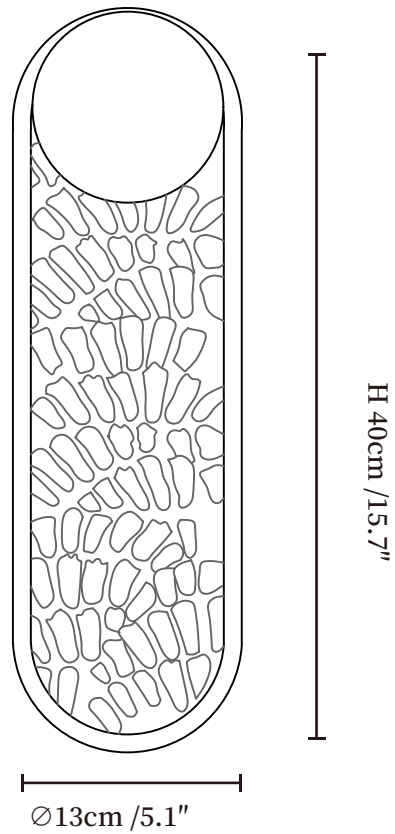

SPECIFICATION SHEET

SPECIFICATION DETAILS

*For custom options, consult factory for details

Fixture Dimensions	Ø 5.1" x H 15.7"
Light source	G9(bulb not included)
Wattage	5W
Voltage	AC 110-240V
Mounting	Hardwired.
Dimming	Compatible with dimmable bulbs (bulb not included)
Control method	Compatible with common wall switches (not included)
Finishes	Gold, Black.
Shade Details	White.
Material	Metal, Fabric, Glass.

SPECIFICATION SHEET

SPECIFICATION DETAILS

*For custom options, consult factory for details

Fixture Dimensions	Ø 5.1" x H 15.7"
Light source	G9(bulb not included)
Wattage	5W
Voltage	AC 110-240V
Mounting	Hardwired.
Dimming	Compatible with dimmable bulbs (bulb not included)
Control method	Compatible with common wall switches (not included)
Finishes	Gold, Black.
Shade Details	White.
Material	Metal, Frosted Glass

SPECIFICATION SHEET

SPECIFICATION DETAILS

*For custom options, consult factory for details

Fixture Dimensions	Ø 5.1" x H 15.7"
Light source	G9(bulb not included)
Wattage	5W
Voltage	AC 110-240V
Mounting	Hardwired.
Dimming	Compatible with dimmable bulbs (bulb not included)
Control method	Compatible with common wall switches(not included)
Finishes	Gold, Black.
Shade Details	White.
Material	Metal, Fabric, Glass.