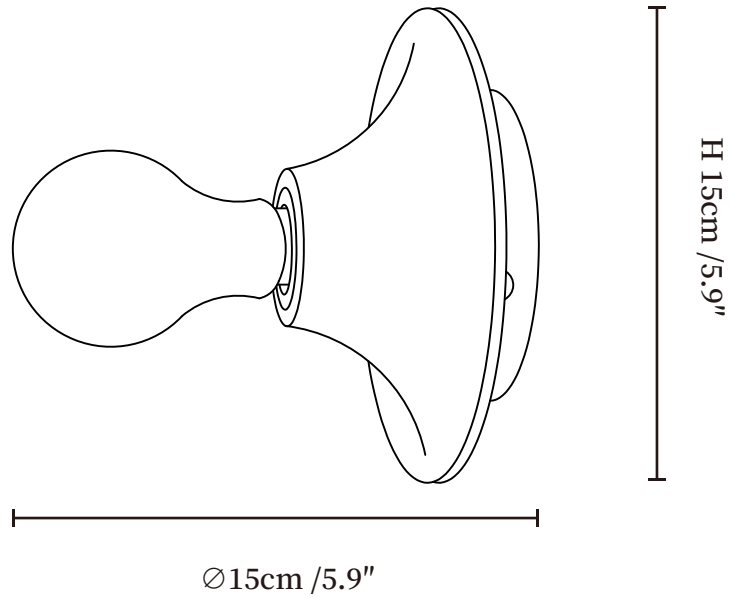

SPECIFICATION SHEET

SPECIFICATION DETAILS

*For custom options, consult factory for details

Fixture Dimensions	$\text{Ø } 5.9'' \times \text{H } 5.9''$
Light source	E26 or E27(bulb not included)
Wattage	MAX 40W incandescent bulb or LED equivalent.
Voltage	AC 110-240V
Mounting	Hardwired.
Dimming	Compatible with dimmable bulbs (bulb not included)
Control method	Compatible with common wall switches(not included)
Finishes	Black, White, Gold, Yellow, Red, Nickel.
Shade Details	White.
Material	Metal, Glass.