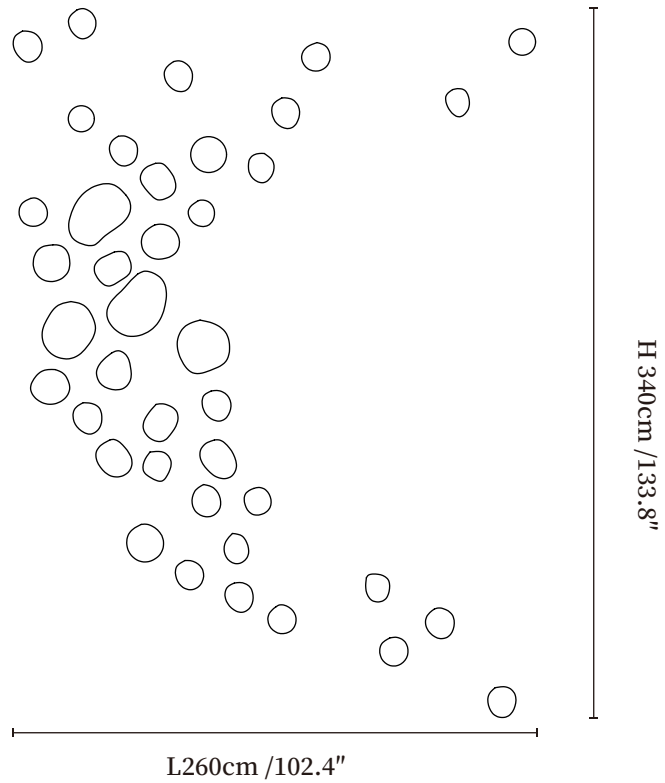

## SPECIFICATION DETAILS

\*For custom options, consult factory for details

<b>Fixture Dimensions</b>	L 102.4" x H 133.8"
<b>Light source</b>	Integrated LED
<b>Wattage</b>	~8 Watts
<b>Voltage</b>	AC 110-240V
<b>Dimming</b>	Not supported
<b>CRI(Ra)</b>	90+CRI
<b>Mounting</b>	Hardwired.
<b>LED Rated Life</b>	30000 hours
<b>Color Temperature</b>	Warm Light (3000K), Neutral Light (4000K), Cool Light (6000K)
<b>Control method</b>	Compatible with common wall switches (not included)
<b>Finishes</b>	Blue, Silver.
<b>Shade Details</b>	Blue, Silver.
<b>Material</b>	Glass, Metal.