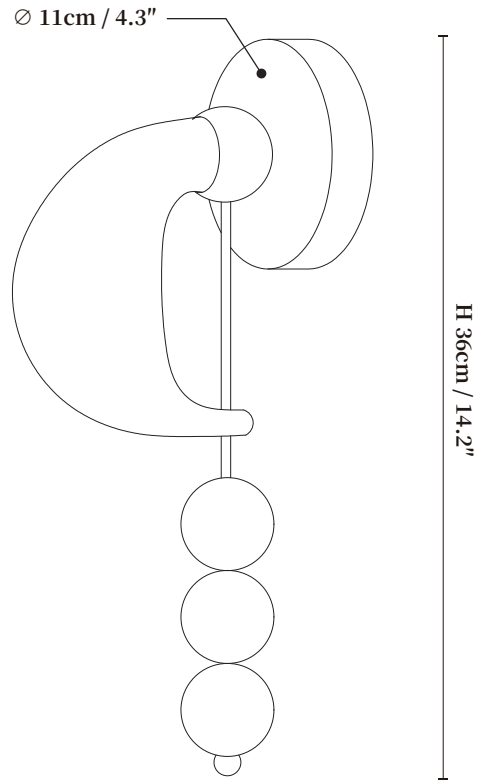

SPECIFICATION SHEET

SPECIFICATION DETAILS

*For custom options, consult factory for details

Fixture Dimensions	Ø 4.3" x H 14.2"
Light source	Integrated LED
Wattage	~8 Watts
Voltage	AC 110-240V
Dimming	Not supported
CRI(Ra)	90+CRI
Mounting	Hardwired.
LED Rated Life	30000 hours
Color Temperature	Warm Light (3000K), Neutral Light (4000K), Cool Light (6000K)
Control method	Compatible with common wall switches(not included)
Finishes	Antique Bronze, Black
Shade Details	White
Material	Glass, Metal