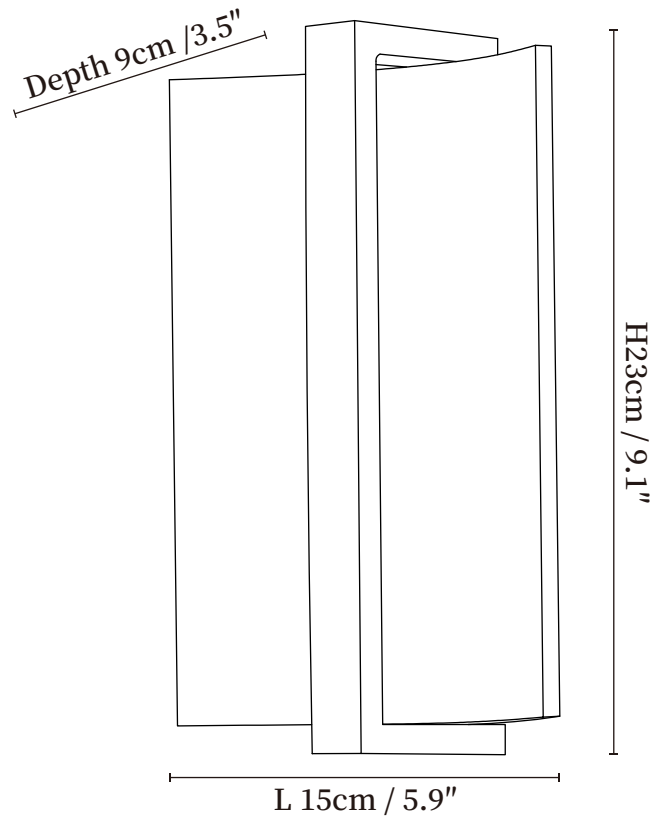

## SPECIFICATION DETAILS

\*For custom options, consult factory for details

<b>Fixture Dimensions</b>	Ø 5.9" x H 9.1" x Depth 3.5"
<b>Light source</b>	Integrated LED
<b>Wattage</b>	~5Watts
<b>Voltage</b>	AC 110-240V
<b>Dimming</b>	Not supported
<b>CRI(Ra)</b>	90+CRI
<b>Mounting</b>	Hardwired.
<b>LED Rated Life</b>	30000 hours
<b>Color Temperature</b>	Warm Light (3000K), Neutral Light (4000K), Cool Light (6000K)
<b>Control method</b>	Compatible with common wall switches (not included)
<b>Finishes</b>	Walnut color, Wood color.
<b>Shade Details</b>	Black, Gold.
<b>Material</b>	Metal, Wood.