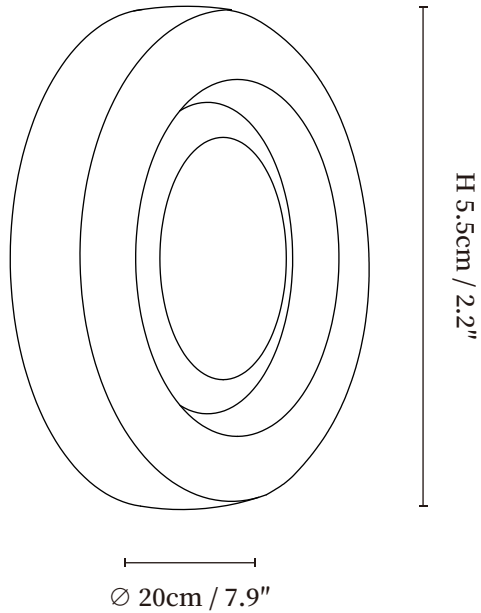

## SPECIFICATION DETAILS

\*For custom options, consult factory for details

---

<b>Fixture Dimensions</b>	Ø 7.9" x H 2.2"
<b>Light source</b>	Integrated LED
<b>Wattage</b>	~8 Watts
<b>Voltage</b>	AC 110-240V
<b>Dimming</b>	Not supported
<b>CRI(Ra)</b>	90+CRI
<b>Mounting</b>	Hardwired.
<b>LED Rated Life</b>	30000 hours
<b>Color Temperature</b>	Warm Light (3000K), Neutral Light (4000K), Cool Light (6000K)
<b>Control method</b>	Compatible with common wall switches(not included)
<b>Finishes</b>	Walnut color, Wood color.
<b>Shade Details</b>	White.
<b>Material</b>	Metal, Wood, Acrylic.