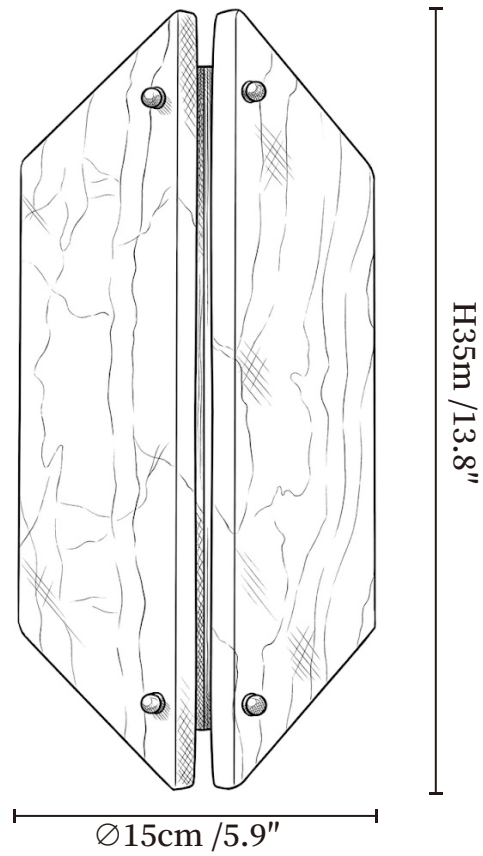

## SPECIFICATION DETAILS

\*For custom options, consult factory for details

<b>Fixture Dimensions</b>	Ø 5.9" x H 13.8"
<b>Light source</b>	Integrated LED
<b>Wattage</b>	~8 Watts
<b>Voltage</b>	AC 110-240V
<b>Dimming</b>	Not supported
<b>CRI(Ra)</b>	90+CRI
<b>Mounting</b>	Hardwired.
<b>LED Rated Life</b>	30000 hours
<b>Color Temperature</b>	Warm Light (3000K), Neutral Light (4000K), Cool Light (6000K)
<b>Control method</b>	Compatible with common wall switches (not included)
<b>Finishes</b>	Gold.
<b>Shade Details</b>	White Alabaster, White Jade.
<b>Material</b>	Metal, Alabaster, Jade.