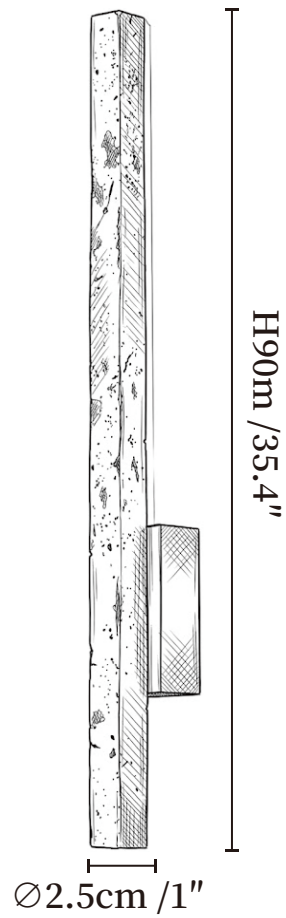

SPECIFICATION SHEET

SPECIFICATION DETAILS

*For custom options, consult factory for details

Fixture Dimensions	$\text{Ø} 1'' \times \text{H} 21.7'' \text{Ø} 1'' \times \text{H} 35.4''$
Light source	Integrated LED
Wattage	~8 Watts
Voltage	AC 110-240V
Dimming	Not supported
CRI(Ra)	90+CRI
Mounting	Hardwired.
LED Rated Life	30000 hours
Color Temperature	Warm Light (3000K), Neutral Light (4000K), Cool Light (6000K)
Control method	Compatible with common wall switches (not included)
Finishes	Black Travertine, Walnut Wood.
Shade Details	Black Travertine.
Material	Metal, Black Travertine, Wood.