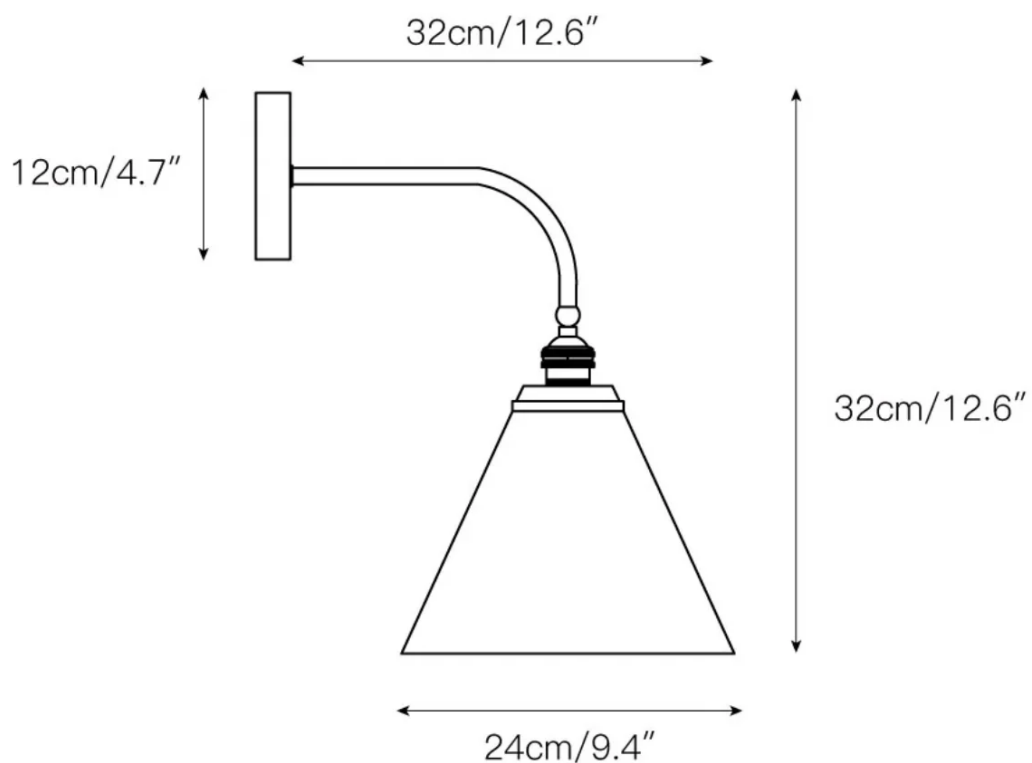

## SPECIFICATION DETAILS

\*For custom options, consult factory for details

<b>Fixture Dimensions</b>	Ø 9.4" x W 12.6" x H 13.8"
<b>Light source</b>	E26 or E27 (bulb not included)
<b>Wattage</b>	MAX 15W incandescent bulb or LED equivalent.
<b>Voltage</b>	AC 110-240V
<b>Mounting</b>	Hardwired.
<b>Dimming</b>	Compatible with dimmable bulbs (bulb not included)
<b>Control method</b>	Compatible with common wall switches (not included)
<b>Finishes</b>	Brass, Nickel color, Black, White.
<b>Shade Details</b>	White.
<b>Material</b>	Metal, Brass, Aluminum and Ceramics.