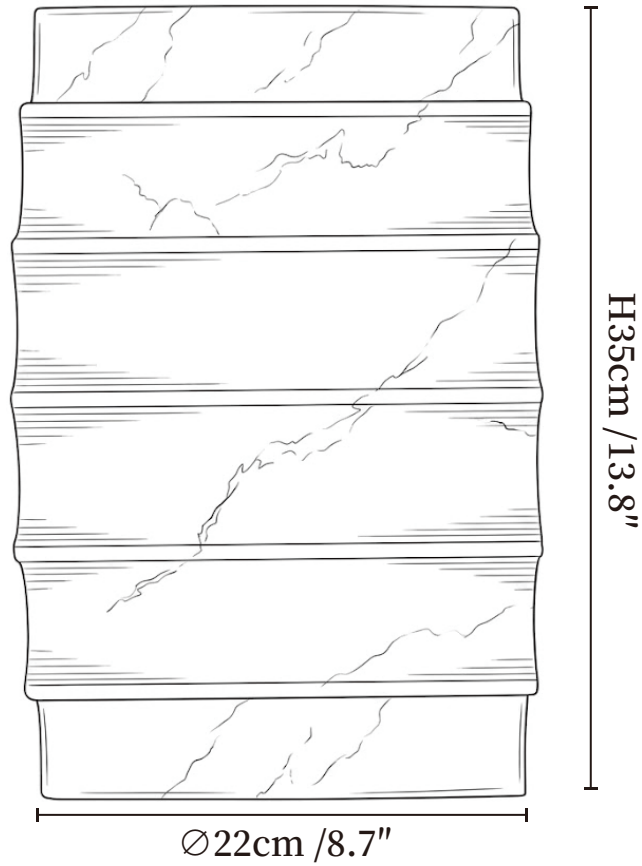

SPECIFICATION SHEET

SPECIFICATION DETAILS

*For custom options, consult factory for details

Fixture Dimensions	Ø 8.7" x H 13.8"
Light source	Integrated LED
Wattage	~8 Watts
Voltage	AC 110-240V
Dimming	Not supported
CRI(Ra)	90+CRI
Mounting	Hardwired.
LED Rated Life	30000 hours
Color Temperature	Warm Light (3000K), Neutral Light (4000K), Cool Light (6000K)
Control method	Compatible with common wall switches (not included)
Finishes	Stainless steel.
Shade Details	White.
Material	Metal, Stainless steel, Alabaster.