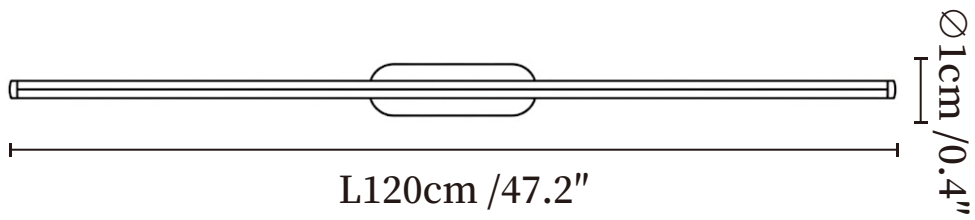

SPECIFICATION SHEET

SPECIFICATION DETAILS

*For custom options, consult factory for details

Fixture Dimensions	Ø 0.4" x H 23.6" Ø 0.4" x H 31.5" Ø 0.4" x H 39.4" Ø 0.4" x H 47.2"
Light source	Integrated LED
Wattage	~8 Watts
Voltage	AC 110-240V
Dimming	Not supported
CRI(Ra)	90+CRI
Mounting	Hardwired.
LED Rated Life	30000 hours
Color Temperature	Warm Light (3000K), Neutral Light (4000K), Cool Light (6000K)
Control method	Compatible with common wall switches (not included)
Finishes	Stainless steel.
Shade Details	White.
Material	Metal, Stainless steel, Alabaster.