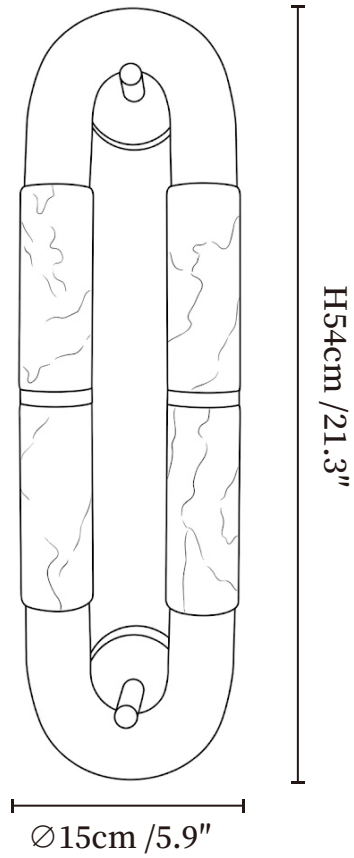

SPECIFICATION SHEET

SPECIFICATION DETAILS

*For custom options, consult factory for details

Fixture Dimensions	Ø 5.9" x H 21.3"
Light source	Integrated LED
Wattage	~8 Watts
Voltage	AC 110-240V
Dimming	Not supported
CRI(Ra)	90+CRI
Mounting	Hardwired.
LED Rated Life	30000 hours
Color Temperature	Warm Light (3000K), Neutral Light (4000K), Cool Light (6000K)
Control method	Compatible with common wall switches (not included)
Finishes	Black.
Shade Details	White.
Material	Metal, Alabaster.