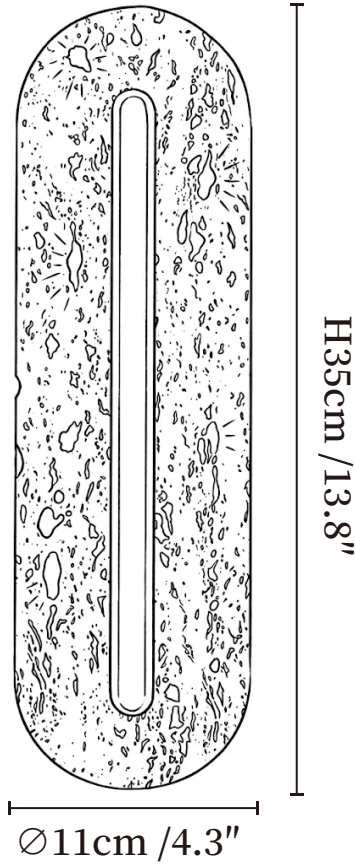

# SPECIFICATION SHEET

## SPECIFICATION DETAILS

\*For custom options, consult factory for details

<b>Fixture Dimensions</b>	$\text{Ø} 4.3'' \times \text{H} 13.8''$
<b>Light source</b>	Integrated LED
<b>Wattage</b>	~8 Watts
<b>Voltage</b>	AC 110-240V
<b>Dimming</b>	Not supported
<b>CRI(Ra)</b>	90+CRI
<b>Mounting</b>	Hardwired.
<b>LED Rated Life</b>	30000 hours
<b>Color Temperature</b>	Warm Light (3000K), Neutral Light (4000K), Cool Light (6000K)
<b>Control method</b>	Compatible with common wall switches(not included)
<b>Finishes</b>	Walnut Color.
<b>Shade Details</b>	Yellow Travertine.
<b>Material</b>	Metal, Yellow Travertine, Wood.