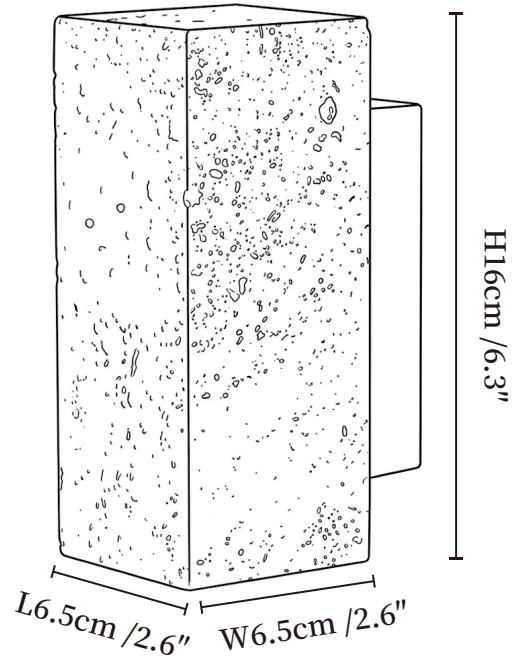

SPECIFICATION SHEET

SPECIFICATION DETAILS

*For custom options, consult factory for details

Fixture Dimensions	L 2.6" x W 2.6" x H 6.3"
Light source	E26 or E27(bulb not included)
Wattage	MAX 40W incandescent bulb or LED equivalent.
Voltage	AC 110-240V
Mounting	Hardwired.
Dimming	Compatible with dimmable bulbs (bulb not included)
Control method	Compatible with common wall switches(not included)
Finishes	Black Travertine.
Shade Details	Black Travertine.
Material	Metal, Black Travertine.

SPECIFICATION SHEET

SPECIFICATION DETAILS

*For custom options, consult factory for details

Fixture Dimensions	L 2.6" x W 2.6" x H 9.1"
Light source	E26 or E27(bulb not included)
Wattage	MAX 40W incandescent bulb or LED equivalent.
Voltage	AC 110-240V
Mounting	Hardwired.
Dimming	Compatible with dimmable bulbs (bulb not included)
Control method	Compatible with common wall switches (not included)
Finishes	Black Travertine.
Shade Details	Black Travertine.
Material	Metal, Black Travertine.