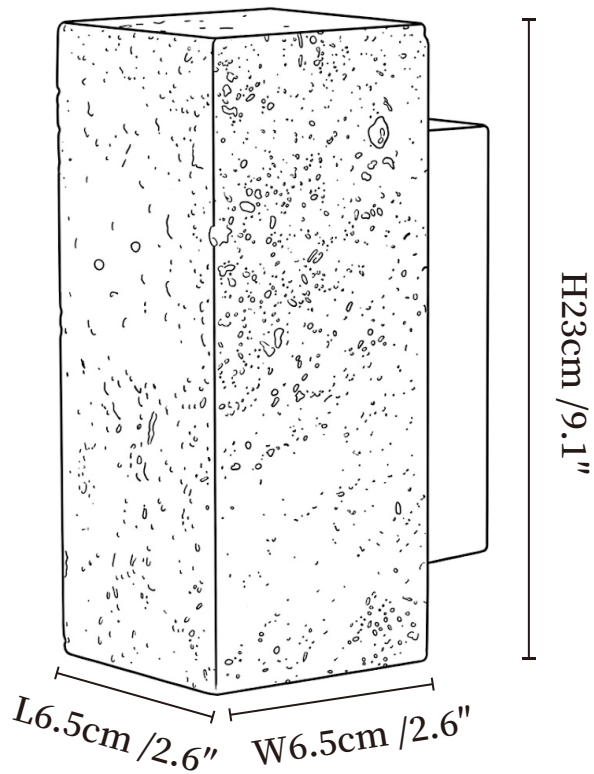

SPECIFICATION SHEET

SPECIFICATION DETAILS

*For custom options, consult factory for details

Fixture Dimensions	L 2.6" x W 2.6" x H 6.3"
Light source	E26 or E27(bulb not included)
Wattage	MAX 40W incandescent bulb or LED equivalent.
Voltage	AC 110-240V
Mounting	Hardwired.
Dimming	Compatible with dimmable bulbs (bulb not included)
Control method	Compatible with common wall switches(not included)
Finishes	Black Travertine.
Shade Details	Black Travertine.
Material	Metal, Black Travertine.

SPECIFICATION SHEET

SPECIFICATION DETAILS

*For custom options, consult factory for details

Fixture Dimensions	L 2.6" x W 2.6" x H 9.1"
Light source	E26 or E27(bulb not included)
Wattage	MAX 40W incandescent bulb or LED equivalent.
Voltage	AC 110-240V
Mounting	Hardwired.
Dimming	Compatible with dimmable bulbs (bulb not included)
Control method	Compatible with common wall switches (not included)
Finishes	Black Travertine.
Shade Details	Black Travertine.
Material	Metal, Black Travertine.