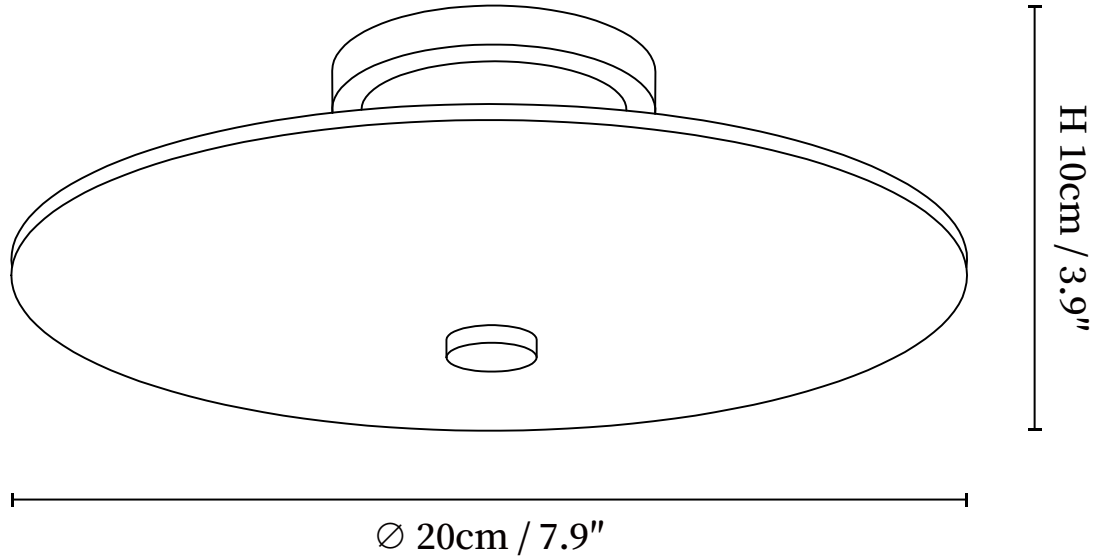

SPECIFICATION SHEET

SPECIFICATION DETAILS

*For custom options, consult factory for details

Fixture Dimensions

Light source	Integrated LED
Wattage	~5W
Voltage	AC 110-240V
Dimming	Not supported
CRI(Ra)	90+CRI
Mounting	Hardwired.
LED Rated Life	30000 hours
Color Temperature	Warm Light (3000K), Neutral Light (4000K), Cool Light (6000K)
Control method	Compatible with common wall switches(not included)
Finishes	Brass, Black.
Shade Details	White.
Material	Brass, Alabaster, Metal.