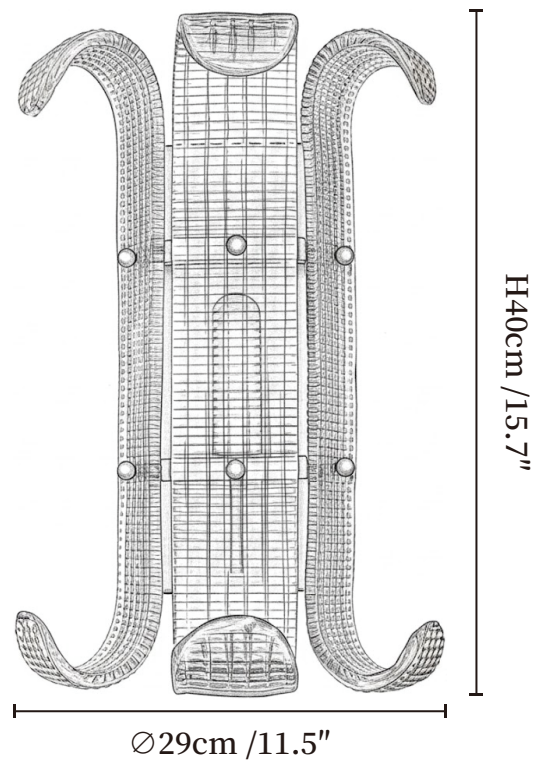

SPECIFICATION SHEET

SPECIFICATION DETAILS

*For custom options, consult factory for details

Fixture Dimensions	Ø 11.5" x H 15.7"
Light source	E12 or E14 (bulb not included)
Wattage	MAX 15W incandescent bulb or LED equivalent.
Voltage	AC 110-240V
Mounting	Hardwired.
Dimming	Compatible with dimmable bulbs (bulb not included)
Control method	Compatible with common wall switches (not included)
Finishes	Gold
Shade Details	Clear
Material	Metal, Glass.