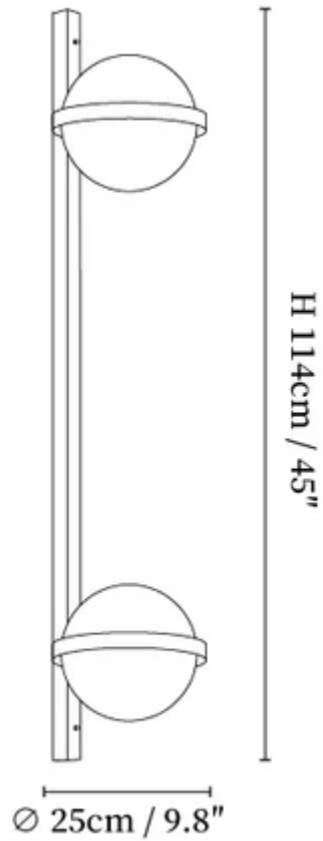

SPECIFICATION SHEET

SPECIFICATION DETAILS

*For custom options, consult factory for details

Fixture Dimensions	Ø 9.8" x H 21.7"
Light source	Integrated LED
Wattage	~20 Watts
Voltage	AC 110-240V
Dimming	Not supported
CRI(Ra)	90+CRI
Mounting	Hardwired.
LED Rated Life	30000 hours
Color Temperature	Warm Light (3000K), Neutral Light (4000K), Cool Light (6000K)
Control method	Compatible with common wall switches(not included)
Finishes	Black.
Shade Details	White.
Material	Metal, Acrylic.

SPECIFICATION SHEET

SPECIFICATION DETAILS

*For custom options, consult factory for details

Fixture Dimensions	Ø 9.8" x H 45"
Light source	Integrated LED
Wattage	~20 Watts
Voltage	AC 110-240V
Dimming	Not supported
CRI(Ra)	90+CRI
Mounting	Hardwired.
LED Rated Life	30000 hours
Color Temperature	Warm Light (3000K), Neutral Light (4000K), Cool Light (6000K)
Control method	Compatible with common wall switches (not included)
Finishes	Black.
Shade Details	White.
Material	Metal, Acrylic.

SPECIFICATION SHEET

SPECIFICATION DETAILS

*For custom options, consult factory for details

Fixture Dimensions	Ø 9.8" x H 45"
Light source	Integrated LED
Wattage	~40 Watts
Voltage	AC 110-240V
Dimming	Not supported
CRI(Ra)	90+CRI
Mounting	Hardwired.
LED Rated Life	30000 hours
Color Temperature	Warm Light (3000K), Neutral Light (4000K), Cool Light (6000K)
Control method	Compatible with common wall switches (not included)
Finishes	Black.
Shade Details	White.
Material	Metal, Acrylic.