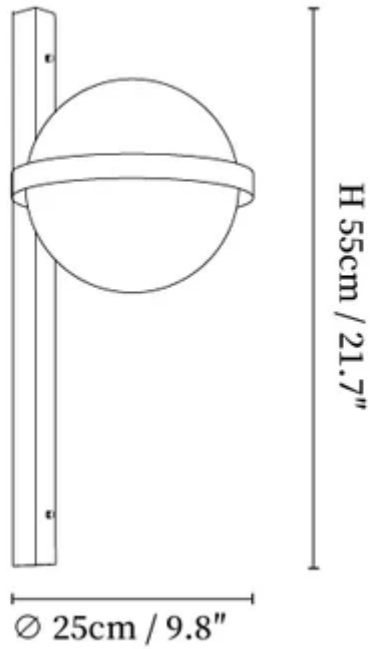

SPECIFICATION SHEET

SPECIFICATION DETAILS

*For custom options, consult factory for details

Fixture Dimensions	Ø 9.8" x H 21.7"
Light source	Integrated LED
Wattage	~20 Watts
Voltage	AC 110-240V
Dimming	Not supported
CRI(Ra)	90+CRI
Mounting	Hardwired.
LED Rated Life	30000 hours
Color Temperature	Warm Light (3000K), Neutral Light (4000K), Cool Light (6000K)
Control method	Compatible with common wall switches(not included)
Finishes	Black.
Shade Details	White.
Material	Metal, Acrylic.

SPECIFICATION SHEET

SPECIFICATION DETAILS

*For custom options, consult factory for details

Fixture Dimensions	Ø 9.8" x H 45"
Light source	Integrated LED
Wattage	~20 Watts
Voltage	AC 110-240V
Dimming	Not supported
CRI(Ra)	90+CRI
Mounting	Hardwired.
LED Rated Life	30000 hours
Color Temperature	Warm Light (3000K), Neutral Light (4000K), Cool Light (6000K)
Control method	Compatible with common wall switches (not included)
Finishes	Black.
Shade Details	White.
Material	Metal, Acrylic.

SPECIFICATION SHEET

SPECIFICATION DETAILS

*For custom options, consult factory for details

Fixture Dimensions	Ø 9.8" x H 45"
Light source	Integrated LED
Wattage	~40 Watts
Voltage	AC 110-240V
Dimming	Not supported
CRI(Ra)	90+CRI
Mounting	Hardwired.
LED Rated Life	30000 hours
Color Temperature	Warm Light (3000K), Neutral Light (4000K), Cool Light (6000K)
Control method	Compatible with common wall switches (not included)
Finishes	Black.
Shade Details	White.
Material	Metal, Acrylic.