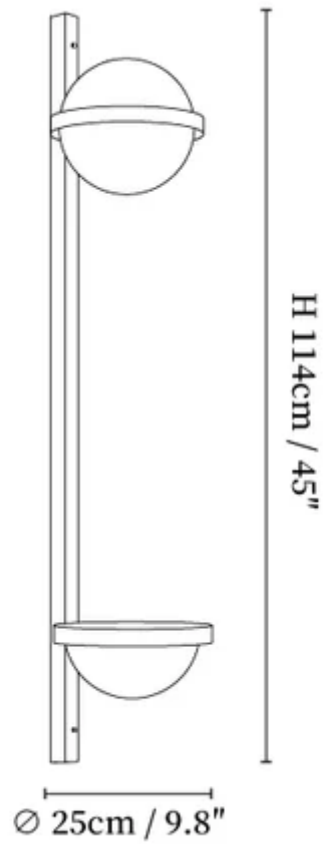

SPECIFICATION SHEET

SPECIFICATION DETAILS

*For custom options, consult factory for details

Fixture Dimensions	Ø 9.8" x H 21.7"
Light source	Integrated LED
Wattage	~20 Watts
Voltage	AC 110-240V
Dimming	Not supported
CRI(Ra)	90+CRI
Mounting	Hardwired.
LED Rated Life	30000 hours
Color Temperature	Warm Light (3000K), Neutral Light (4000K), Cool Light (6000K)
Control method	Compatible with common wall switches(not included)
Finishes	Black.
Shade Details	White.
Material	Metal, Acrylic.

SPECIFICATION SHEET

SPECIFICATION DETAILS

*For custom options, consult factory for details

Fixture Dimensions	Ø 9.8" x H 45"
Light source	Integrated LED
Wattage	~20 Watts
Voltage	AC 110-240V
Dimming	Not supported
CRI(Ra)	90+CRI
Mounting	Hardwired.
LED Rated Life	30000 hours
Color Temperature	Warm Light (3000K), Neutral Light (4000K), Cool Light (6000K)
Control method	Compatible with common wall switches (not included)
Finishes	Black.
Shade Details	White.
Material	Metal, Acrylic.

SPECIFICATION SHEET

SPECIFICATION DETAILS

*For custom options, consult factory for details

Fixture Dimensions	Ø 9.8" x H 45"
Light source	Integrated LED
Wattage	~40 Watts
Voltage	AC 110-240V
Dimming	Not supported
CRI(Ra)	90+CRI
Mounting	Hardwired.
LED Rated Life	30000 hours
Color Temperature	Warm Light (3000K), Neutral Light (4000K), Cool Light (6000K)
Control method	Compatible with common wall switches (not included)
Finishes	Black.
Shade Details	White.
Material	Metal, Acrylic.