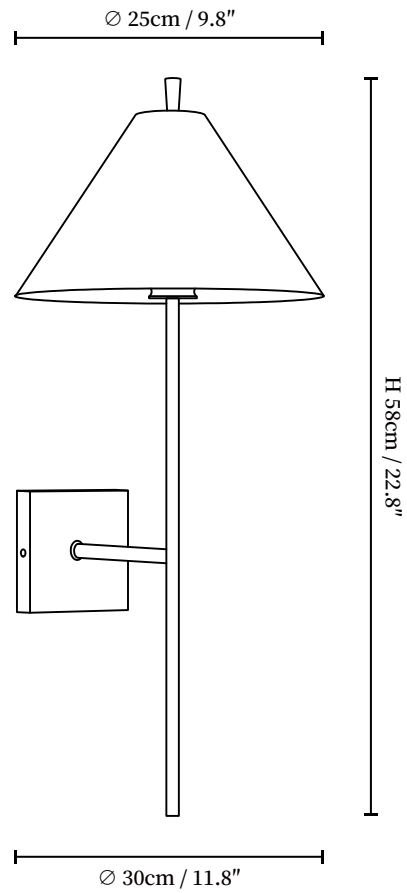

SPECIFICATION SHEET

SPECIFICATION DETAILS

*For custom options, consult factory for details

Fixture Dimensions	D 11.8" x H 22.8"
Light source	E14 (bulb not included)
Wattage	MAX 15W incandescent bulb or LED equivalent.
Voltage	AC 110-240V
Mounting	Hardwired.
Dimming	Compatible with dimmable bulbs (bulb not included)
Control method	Compatible with common wall switches (not included)
Finishes	Gold, Black.
Shade Details	White.
Material	Metal, Fabric.