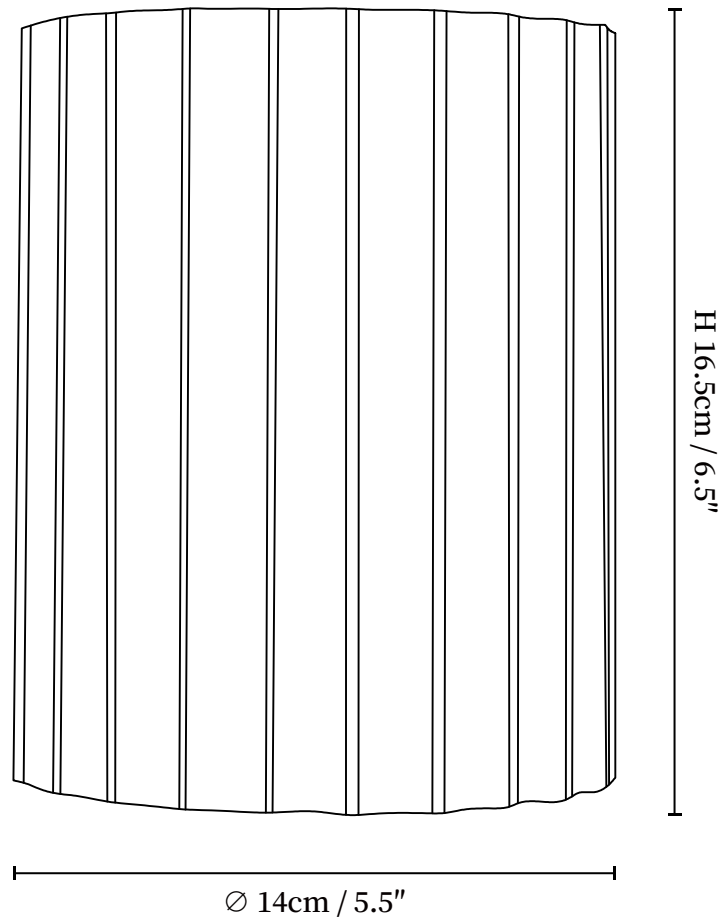

SPECIFICATION SHEET

SPECIFICATION DETAILS

*For custom options, consult factory for details

Fixture Dimensions	D 5.5" x H 6.5"
Light source	G9 (bulb not included)
Wattage	MAX 5W incandescent bulb or LED equivalent.
Voltage	AC 110-240V
Mounting	Hardwired.
Dimming	Compatible with dimmable bulbs (bulb not included)
Control method	Compatible with common wall switches (not included)
Finishes	White, Grey, Orange, Green.
Shade Details	White, Grey, Orange, Green.
Material	Resin, Metal.