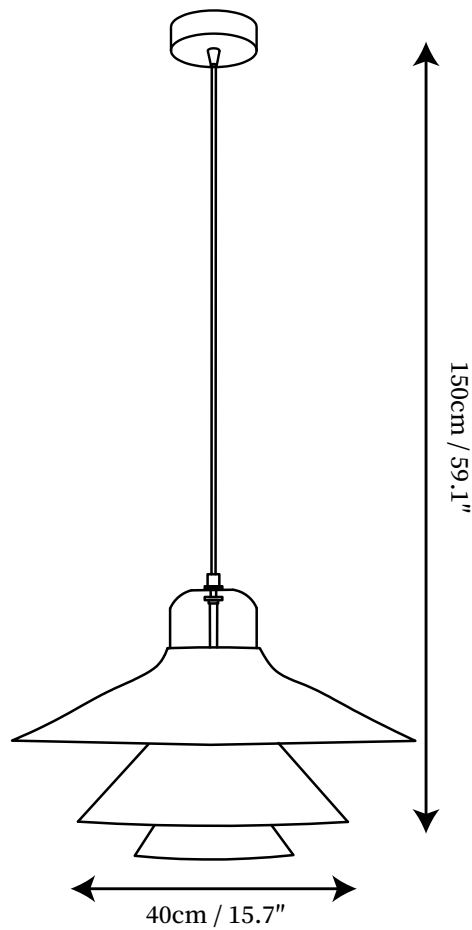

## SPECIFICATION DETAILS

\*For custom options, consult factory for details

---

<b>Fixture Dimensions</b>	D 11.8" x H 59.1"
<b>Light source</b>	E26 or E27 (bulb not included)
<b>Wattage</b>	MAX 40W incandescent bulb or LED equivalent.
<b>Voltage</b>	AC 110-240V
<b>Mounting</b>	Hardwired.
<b>Dimming</b>	Compatible with dimmable bulbs (bulb not included)
<b>Control method</b>	Compatible with common wall switches (
<b>Finishes</b>	White, Red, Green
<b>Shade Details</b>	White
<b>Material</b>	Aluminum, Glass
<b>Wire Length</b>	The standard length of the cord is 59" (150 cm), the length is adjustable.

## SPECIFICATION DETAILS

\*For custom options, consult factory for details

<b>Fixture Dimensions</b>	D 15.7" x H 59.1"
<b>Light source</b>	E26 or E27 (bulb not included)
<b>Wattage</b>	MAX 40W incandescent bulb or LED equivalent.
<b>Voltage</b>	AC 110-240V
<b>Mounting</b>	Hardwired.
<b>Dimming</b>	Compatible with dimmable bulbs (bulb not included)
<b>Control method</b>	Compatible with common wall switches (not included)
<b>Finishes</b>	White, Red, Green
<b>Shade Details</b>	White
<b>Material</b>	Aluminum, Glass
<b>Wire Length</b>	The standard length of the cord is 59" (150 cm), the length is adjustable.