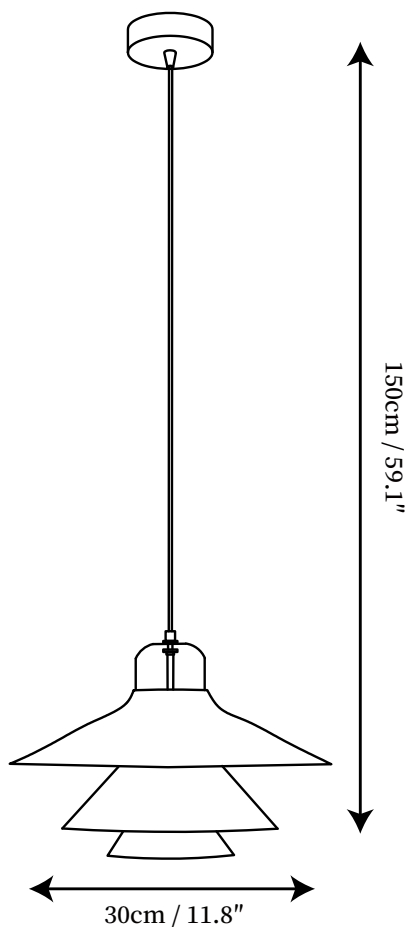

## SPECIFICATION DETAILS

\*For custom options, consult factory for details

---

<b>Fixture Dimensions</b>	D 11.8" x H 59.1"
<b>Light source</b>	E26 or E27 (bulb not included)
<b>Wattage</b>	MAX 40W incandescent bulb or LED equivalent.
<b>Voltage</b>	AC 110-240V
<b>Mounting</b>	Hardwired.
<b>Dimming</b>	Compatible with dimmable bulbs (bulb not included)
<b>Control method</b>	Compatible with common wall switches (
<b>Finishes</b>	White, Red, Green
<b>Shade Details</b>	White
<b>Material</b>	Aluminum, Glass
<b>Wire Length</b>	The standard length of the cord is 59" (150 cm), the length is adjustable.

## SPECIFICATION DETAILS

\*For custom options, consult factory for details

<b>Fixture Dimensions</b>	D 15.7" x H 59.1"
<b>Light source</b>	E26 or E27 (bulb not included)
<b>Wattage</b>	MAX 40W incandescent bulb or LED equivalent.
<b>Voltage</b>	AC 110-240V
<b>Mounting</b>	Hardwired.
<b>Dimming</b>	Compatible with dimmable bulbs (bulb not included)
<b>Control method</b>	Compatible with common wall switches (not included)
<b>Finishes</b>	White, Red, Green
<b>Shade Details</b>	White
<b>Material</b>	Aluminum, Glass
<b>Wire Length</b>	The standard length of the cord is 59" (150 cm), the length is adjustable.