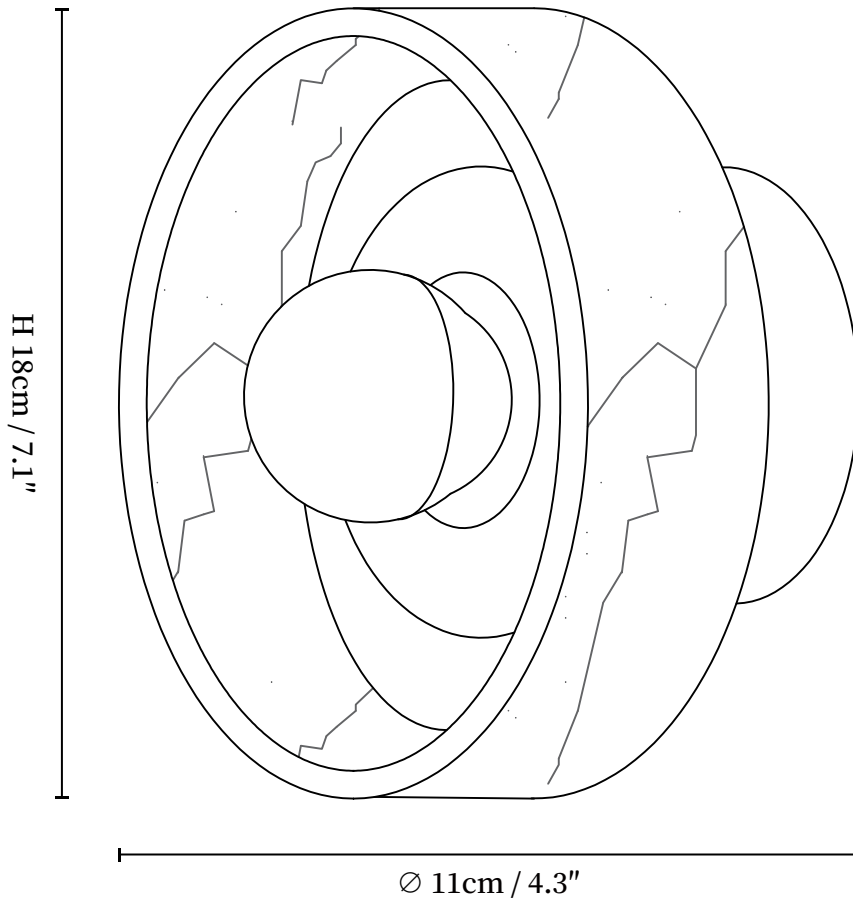

SPECIFICATION SHEET

SPECIFICATION DETAILS

*For custom options, consult factory for details

Fixture Dimensions	D 7.1" x H 4.3"
Light source	Integrated LED
Wattage	~5 Watts
Voltage	AC 110-240V
Dimming	Not supported
CRI(Ra)	90+CRI
Mounting	Hardwired.
LED Rated Life	30000 hours
Color Temperature	Warm Light (3000K), Neutral Light (4000K), Cool Light (6000K)
Control method	Compatible with common wall switches (not included)
Finishes	Gold.
Shade Details	White.
Material	Marble, Metal.