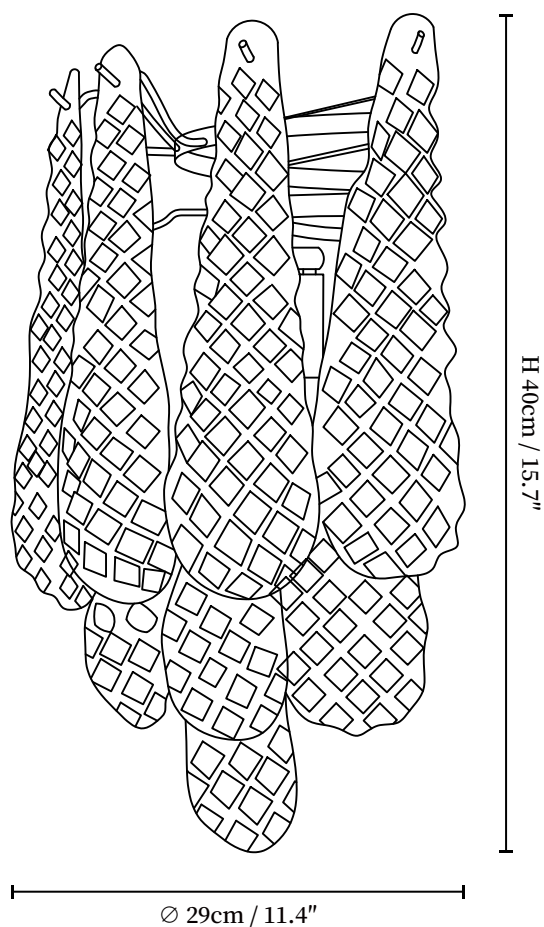

# SPECIFICATION SHEET

---

## SPECIFICATION DETAILS

\*For custom options, consult factory for details

<b>Fixture Dimensions</b>	D 11.4" x H 15.7"
<b>Light source</b>	E14 (bulb not included)
<b>Wattage</b>	MAX 15W incandescent bulb or LED equivalent.
<b>Voltage</b>	AC 110-240V
<b>Mounting</b>	Hardwired.
<b>Dimming</b>	Compatible with dimmable bulbs (bulb not included)
<b>Control method</b>	Compatible with common wall switches (not included)
<b>Finishes</b>	Chrome.
<b>Shade Details</b>	Pink.
<b>Material</b>	Metal, Glass.