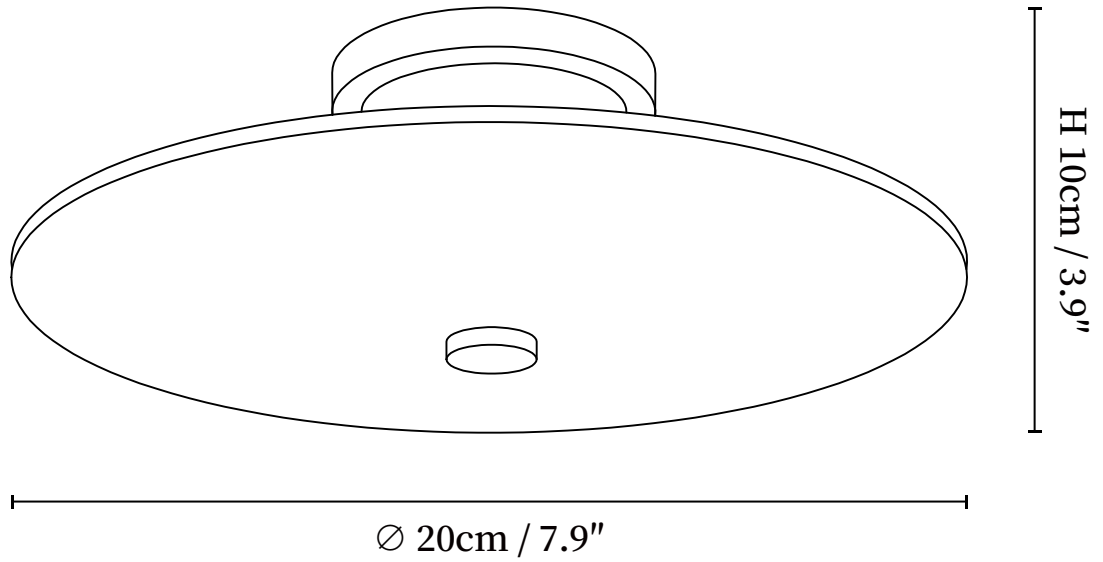

SPECIFICATION SHEET

SPECIFICATION DETAILS

*For custom options, consult factory for details

Fixture Dimensions	D 7.9" x H 3.9"
Light source	Integrated LED
Wattage	~5W
Voltage	AC 110-240V
Dimming	Not supported
CRI(Ra)	90+CRI
Mounting	Hardwired.
LED Rated Life	30000 hours
Color Temperature	Warm Light (3000K), Neutral Light (4000K), Cool Light (6000K)
Control method	Compatible with common wall switches(not included)
Finishes	Brass, Black.
Shade Details	White.
Material	Brass, Alabaster, Metal.