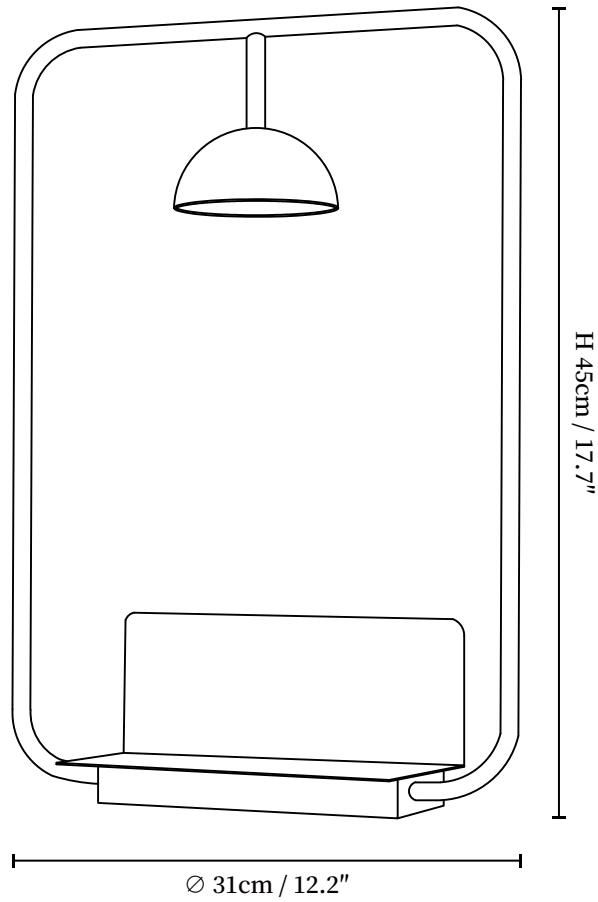

SPECIFICATION SHEET

SPECIFICATION DETAILS

*For custom options, consult factory for details

Fixture Dimensions	D 12.2" x H 17.7"
Light source	Integrated LED
Wattage	~5 Watts
Voltage	AC 110-240V
Dimming	Not supported
CRI(Ra)	90+CRI
Mounting	Hardwired.
LED Rated Life	30000 hours
Color Temperature	Warm Light (3000K), Neutral Light (4000K), Cool Light (6000K)
Control method	Compatible with common wall switches (not included)
Finishes	Black, Orange.
Shade Details	Black, Orange.
Material	Metal.