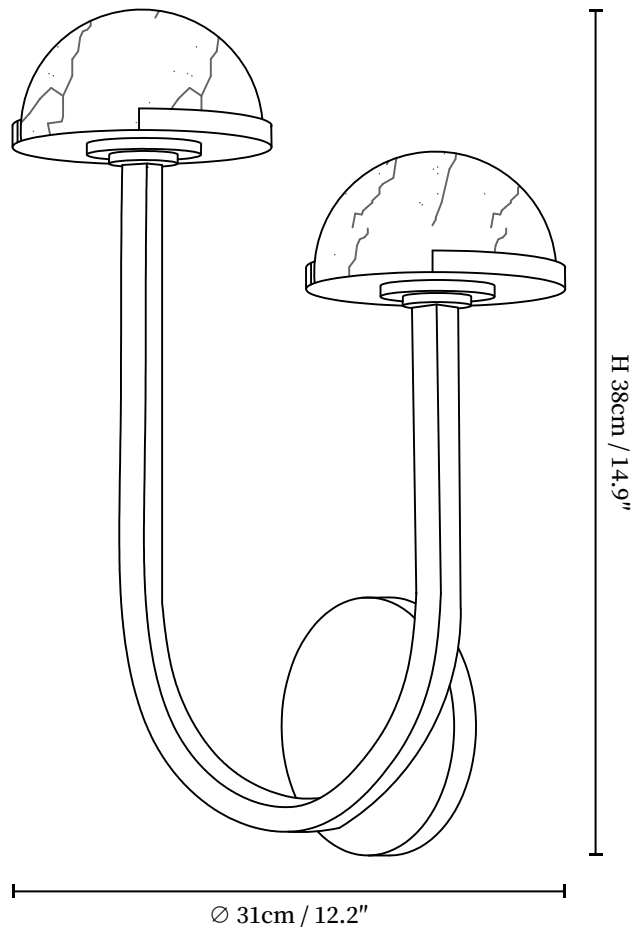

SPECIFICATION SHEET

SPECIFICATION DETAILS

*For custom options, consult factory for details

Fixture Dimensions	D 12.2" x H 14.9" (Left), D 12.2" x H 14.9" (Right)
Light source	Integrated LED
Wattage	~5 Watts
Voltage	AC 110-240V
Dimming	Not supported
CRI(Ra)	90+CRI
Mounting	Hardwired.
LED Rated Life	30000 hours
Color Temperature	Warm Light (3000K), Neutral Light (4000K), Cool Light (6000K)
Control method	Compatible with common wall switches (not included)
Finishes	Brass, Black.
Shade Details	White.
Material	Brass, Alabaster.