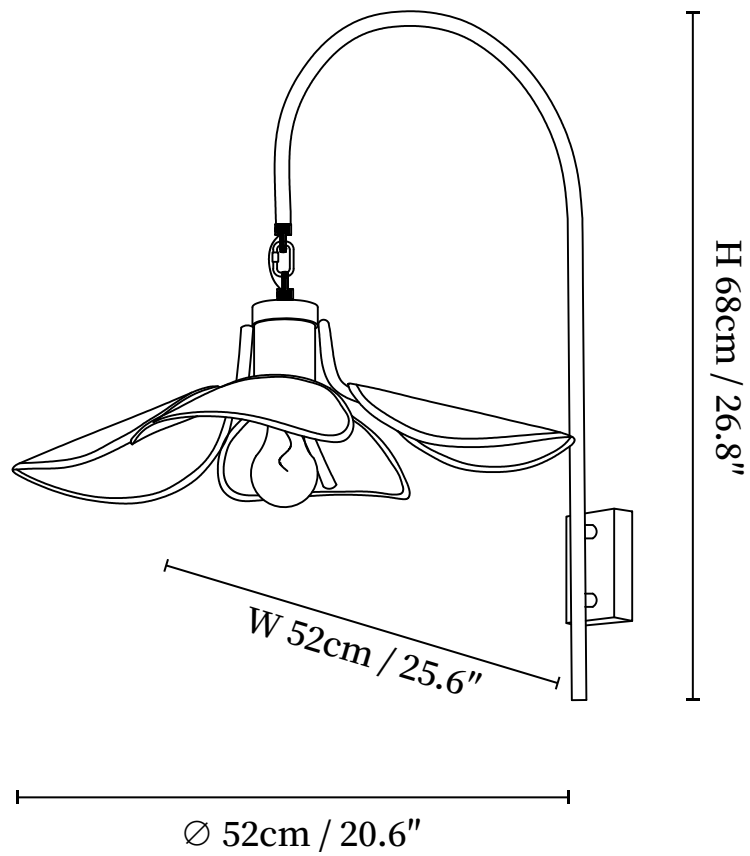

SPECIFICATION SHEET

SPECIFICATION DETAILS

*For custom options, consult factory for details

Fixture Dimensions	D 20.5" x W 25.6" x H 26.8"
Light source	E26 or E27 (bulb not included)
Wattage	MAX 40W incandescent bulb or LED equivalent.
Voltage	AC 110-240V
Mounting	Hardwired.
Dimming	Compatible with dimmable bulbs (bulb not included)
Control method	Compatible with common wall switches (not included)
Finishes	Black.
Shade Details	Light Brown, Dark Brown.
Material	Metal, Linen Fabric, Wood.