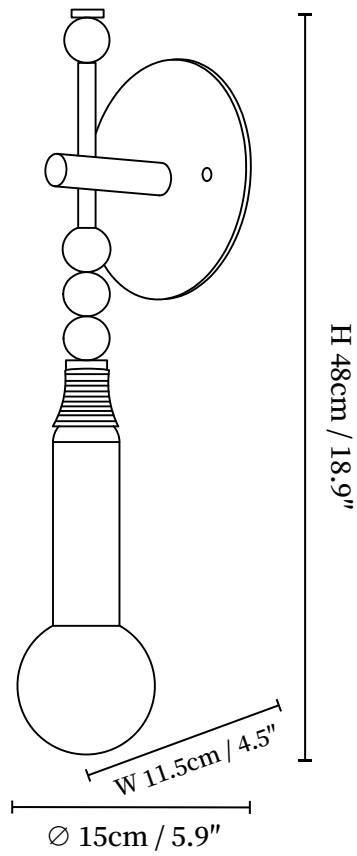

# SPECIFICATION SHEET

---

## SPECIFICATION DETAILS

\*For custom options, consult factory for details

<b>Fixture Dimensions</b>	D 5.9" x W 4.5" x H 18.9"
<b>Light source</b>	E26 or E27 (bulb not included)
<b>Wattage</b>	MAX 40W incandescent bulb or LED equivalent.
<b>Voltage</b>	AC 110-240V
<b>Mounting</b>	Hardwired.
<b>Dimming</b>	Compatible with dimmable bulbs (bulb not included)
<b>Control method</b>	Compatible with common wall switches (not included)
<b>Finishes</b>	Antique Brass, Black Marble, White Marble, Brown Marble.
<b>Shade Details</b>	White.
<b>Material</b>	Brass, Marble, Metal.