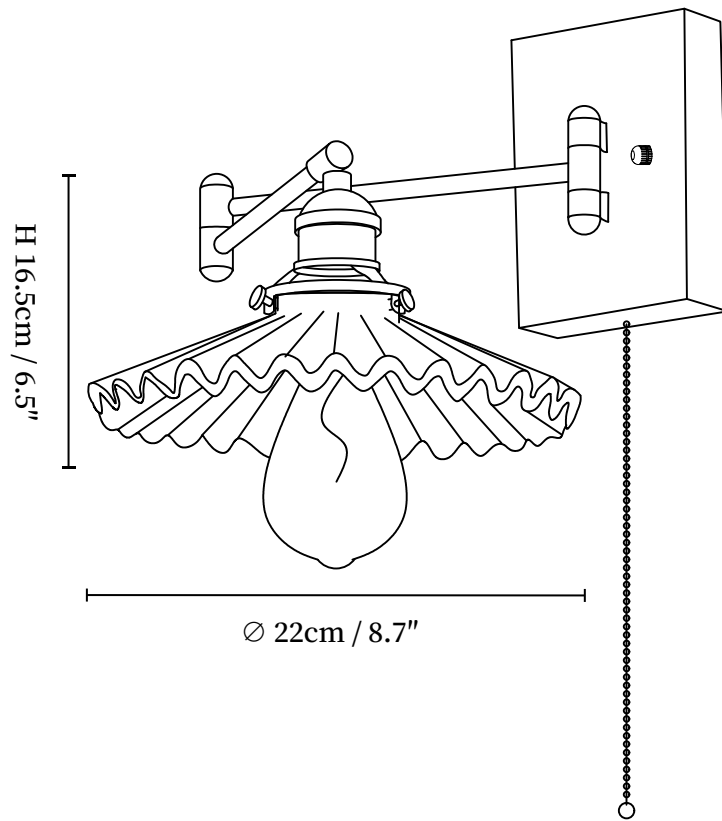

SPECIFICATION SHEET

SPECIFICATION DETAILS

*For custom options, consult factory for details

Fixture Dimensions	D 8.7" x H 6.5"
Light source	E26 or E27 (bulb not included)
Wattage	MAX 40W incandescent bulb or LED equivalent.
Voltage	AC 110-240V
Mounting	Hardwired.
Dimming	Compatible with dimmable bulbs (bulb not included)
Control method	Compatible with common wall switches (not included)
Finishes	Walnut Color, Brass.
Shade Details	White.
Material	Wood, Metal, Glass, Brass.