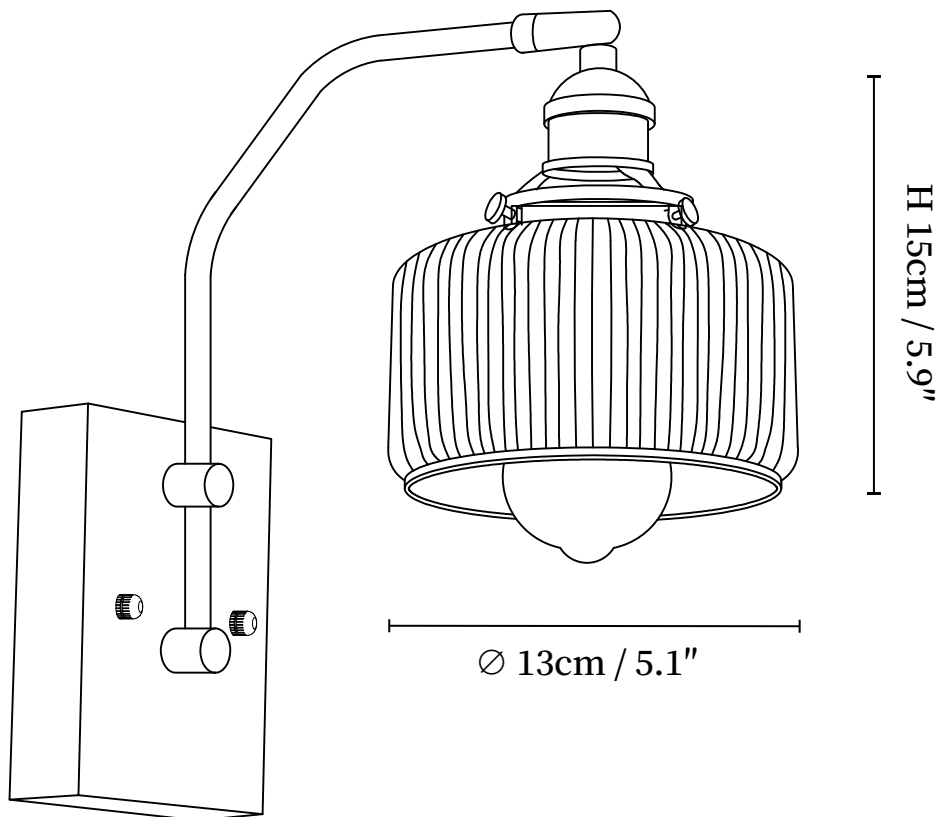

SPECIFICATION SHEET

SPECIFICATION DETAILS

*For custom options, consult factory for details

Fixture Dimensions	D 8.3" x H 5.9"
Light source	E26 or E27 (bulb not included)
Wattage	MAX 40W incandescent bulb or LED equivalent.
Voltage	AC 110-240V
Mounting	Hardwired.
Dimming	Compatible with dimmable bulbs (bulb not included)
Control method	Compatible with common wall switches (not included)
Finishes	Walnut Color, Brass.
Shade Details	Finish: White.
Material	Wood, Metal, Glass, Brass.

SPECIFICATION SHEET

SPECIFICATION DETAILS

*For custom options, consult factory for details

Fixture Dimensions	D 5.1" x H 5.9"
Light source	E26 or E27 (bulb not included)
Wattage	MAX 40W incandescent bulb or LED equivalent.
Voltage	AC 110-240V
Mounting	Hardwired.
Dimming	Compatible with dimmable bulbs (bulb not included)
Control method	Compatible with common wall switches(not included)
Finishes	Walnut Color, Brass.
Shade Details	White.
Material	Wood, Metal, Glass, Brass.

SPECIFICATION SHEET

SPECIFICATION DETAILS

*For custom options, consult factory for details

Fixture Dimensions	D 5.1" x H 7.1"
Light source	E26 or E27 (bulb not included)
Wattage	MAX 40W incandescent bulb or LED equivalent.
Voltage	AC 110-240V
Mounting	Hardwired.
Dimming	Compatible with dimmable bulbs (bulb not included)
Control method	Compatible with common wall switches (not included)
Finishes	Walnut Color, Brass.
Shade Details	White.
Material	Wood, Metal, Glass, Brass.

SPECIFICATION SHEET

SPECIFICATION DETAILS

*For custom options, consult factory for details

Fixture Dimensions	D 8.7" x H 6.5"
Light source	E26 or E27 (bulb not included)
Wattage	MAX 40W incandescent bulb or LED equivalent.
Voltage	AC 110-240V
Mounting	Hardwired.
Dimming	Compatible with dimmable bulbs (bulb not included)
Control method	Compatible with common wall switches (not included)
Finishes	Walnut Color, Brass.
Shade Details	White.
Material	Wood, Metal, Glass, Brass.