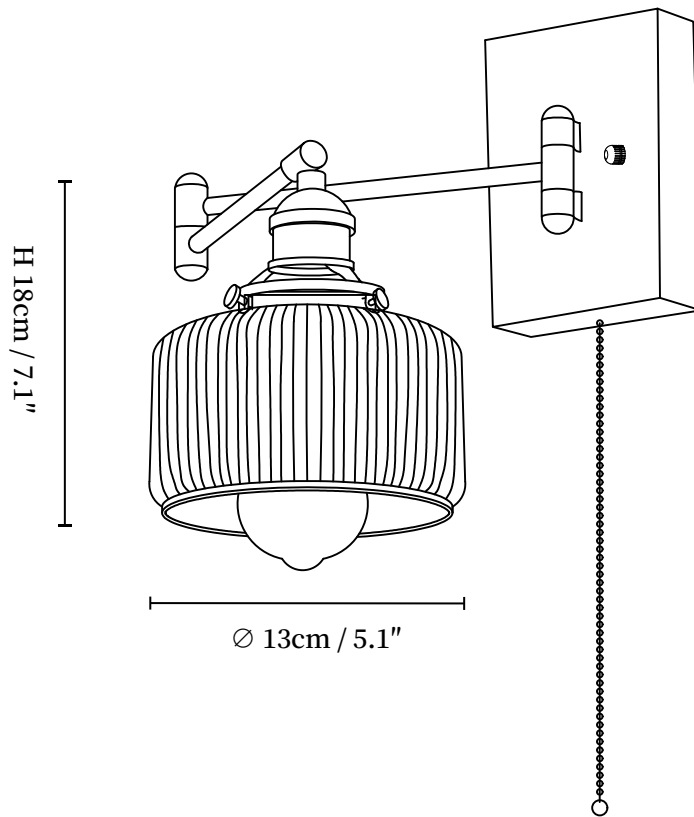

SPECIFICATION SHEET

SPECIFICATION DETAILS

*For custom options, consult factory for details

Fixture Dimensions	D 8.3" x H 5.9"
Light source	E26 or E27 (bulb not included)
Wattage	MAX 40W incandescent bulb or LED equivalent.
Voltage	AC 110-240V
Mounting	Hardwired.
Dimming	Compatible with dimmable bulbs (bulb not included)
Control method	Compatible with common wall switches (not included)
Finishes	Walnut Color, Brass.
Shade Details	Finish: White.
Material	Wood, Metal, Glass, Brass.

SPECIFICATION SHEET

SPECIFICATION DETAILS

*For custom options, consult factory for details

Fixture Dimensions	D 5.1" x H 5.9"
Light source	E26 or E27 (bulb not included)
Wattage	MAX 40W incandescent bulb or LED equivalent.
Voltage	AC 110-240V
Mounting	Hardwired.
Dimming	Compatible with dimmable bulbs (bulb not included)
Control method	Compatible with common wall switches(not included)
Finishes	Walnut Color, Brass.
Shade Details	White.
Material	Wood, Metal, Glass, Brass.

SPECIFICATION SHEET

SPECIFICATION DETAILS

*For custom options, consult factory for details

Fixture Dimensions	D 5.1" x H 7.1"
Light source	E26 or E27 (bulb not included)
Wattage	MAX 40W incandescent bulb or LED equivalent.
Voltage	AC 110-240V
Mounting	Hardwired.
Dimming	Compatible with dimmable bulbs (bulb not included)
Control method	Compatible with common wall switches (not included)
Finishes	Walnut Color, Brass.
Shade Details	White.
Material	Wood, Metal, Glass, Brass.

SPECIFICATION SHEET

SPECIFICATION DETAILS

*For custom options, consult factory for details

Fixture Dimensions	D 8.7" x H 6.5"
Light source	E26 or E27 (bulb not included)
Wattage	MAX 40W incandescent bulb or LED equivalent.
Voltage	AC 110-240V
Mounting	Hardwired.
Dimming	Compatible with dimmable bulbs (bulb not included)
Control method	Compatible with common wall switches (not included)
Finishes	Walnut Color, Brass.
Shade Details	White.
Material	Wood, Metal, Glass, Brass.