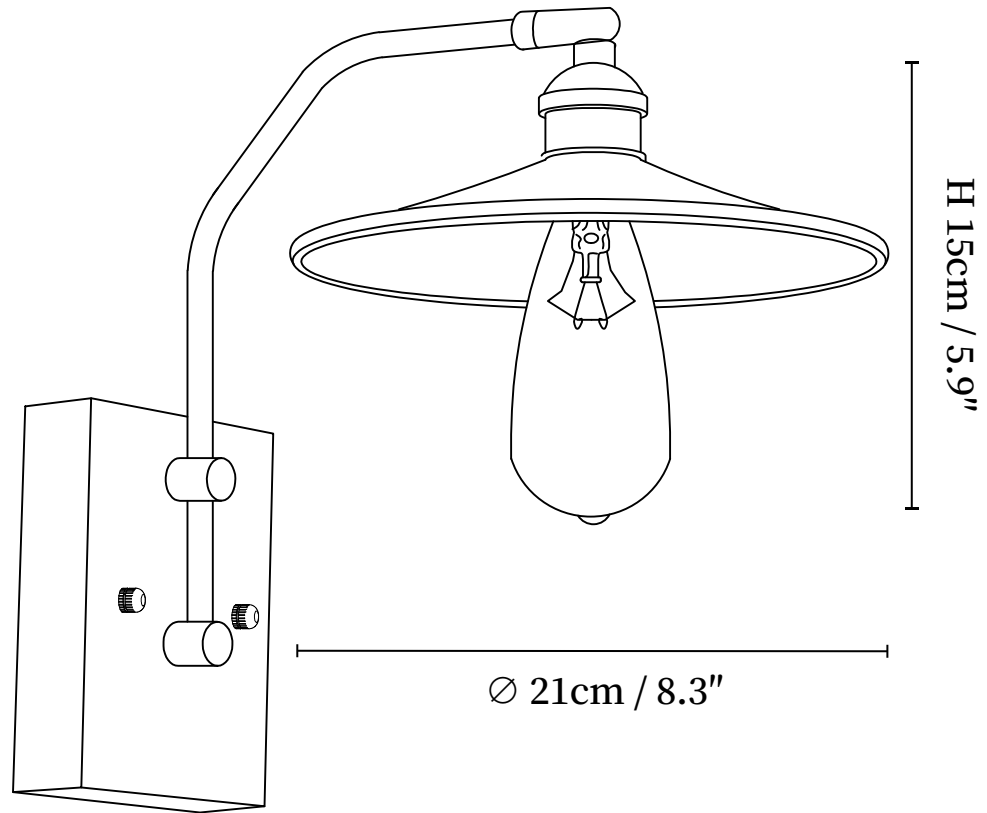

SPECIFICATION SHEET

SPECIFICATION DETAILS

*For custom options, consult factory for details

Fixture Dimensions	D 8.3" x H 5.9"
Light source	E26 or E27 (bulb not included)
Wattage	MAX 40W incandescent bulb or LED equivalent.
Voltage	AC 110-240V
Mounting	Hardwired.
Dimming	Compatible with dimmable bulbs (bulb not included)
Control method	Compatible with common wall switches (not included)
Finishes	Walnut Color, Brass.
Shade Details	Finish: White.
Material	Wood, Metal, Glass, Brass.

SPECIFICATION SHEET

SPECIFICATION DETAILS

*For custom options, consult factory for details

Fixture Dimensions	D 5.1" x H 5.9"
Light source	E26 or E27 (bulb not included)
Wattage	MAX 40W incandescent bulb or LED equivalent.
Voltage	AC 110-240V
Mounting	Hardwired.
Dimming	Compatible with dimmable bulbs (bulb not included)
Control method	Compatible with common wall switches(not included)
Finishes	Walnut Color, Brass.
Shade Details	White.
Material	Wood, Metal, Glass, Brass.

SPECIFICATION SHEET

SPECIFICATION DETAILS

*For custom options, consult factory for details

Fixture Dimensions	D 5.1" x H 7.1"
Light source	E26 or E27 (bulb not included)
Wattage	MAX 40W incandescent bulb or LED equivalent.
Voltage	AC 110-240V
Mounting	Hardwired.
Dimming	Compatible with dimmable bulbs (bulb not included)
Control method	Compatible with common wall switches (not included)
Finishes	Walnut Color, Brass.
Shade Details	White.
Material	Wood, Metal, Glass, Brass.

SPECIFICATION SHEET

SPECIFICATION DETAILS

*For custom options, consult factory for details

Fixture Dimensions	D 8.7" x H 6.5"
Light source	E26 or E27 (bulb not included)
Wattage	MAX 40W incandescent bulb or LED equivalent.
Voltage	AC 110-240V
Mounting	Hardwired.
Dimming	Compatible with dimmable bulbs (bulb not included)
Control method	Compatible with common wall switches (not included)
Finishes	Walnut Color, Brass.
Shade Details	White.
Material	Wood, Metal, Glass, Brass.