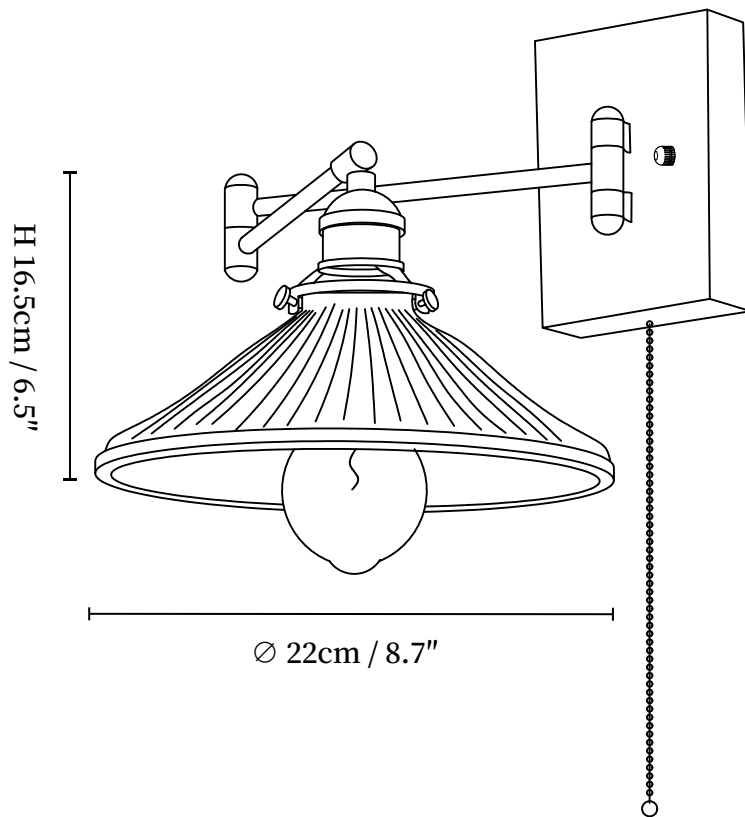

SPECIFICATION SHEET

SPECIFICATION DETAILS

*For custom options, consult factory for details

Fixture Dimensions	D 8.3" x H 5.9"
Light source	E26 or E27 (bulb not included)
Wattage	MAX 40W incandescent bulb or LED equivalent.
Voltage	AC 110-240V
Mounting	Hardwired.
Dimming	Compatible with dimmable bulbs (bulb not included)
Control method	Compatible with common wall switches (not included)
Finishes	Walnut Color, Brass.
Shade Details	Finish: White.
Material	Wood, Metal, Glass, Brass.

SPECIFICATION SHEET

SPECIFICATION DETAILS

*For custom options, consult factory for details

Fixture Dimensions	D 5.1" x H 5.9"
Light source	E26 or E27 (bulb not included)
Wattage	MAX 40W incandescent bulb or LED equivalent.
Voltage	AC 110-240V
Mounting	Hardwired.
Dimming	Compatible with dimmable bulbs (bulb not included)
Control method	Compatible with common wall switches(not included)
Finishes	Walnut Color, Brass.
Shade Details	White.
Material	Wood, Metal, Glass, Brass.

SPECIFICATION SHEET

SPECIFICATION DETAILS

*For custom options, consult factory for details

Fixture Dimensions	D 5.1" x H 7.1"
Light source	E26 or E27 (bulb not included)
Wattage	MAX 40W incandescent bulb or LED equivalent.
Voltage	AC 110-240V
Mounting	Hardwired.
Dimming	Compatible with dimmable bulbs (bulb not included)
Control method	Compatible with common wall switches (not included)
Finishes	Walnut Color, Brass.
Shade Details	White.
Material	Wood, Metal, Glass, Brass.

SPECIFICATION SHEET

SPECIFICATION DETAILS

*For custom options, consult factory for details

Fixture Dimensions	D 8.7" x H 6.5"
Light source	E26 or E27 (bulb not included)
Wattage	MAX 40W incandescent bulb or LED equivalent.
Voltage	AC 110-240V
Mounting	Hardwired.
Dimming	Compatible with dimmable bulbs (bulb not included)
Control method	Compatible with common wall switches (not included)
Finishes	Walnut Color, Brass.
Shade Details	White.
Material	Wood, Metal, Glass, Brass.