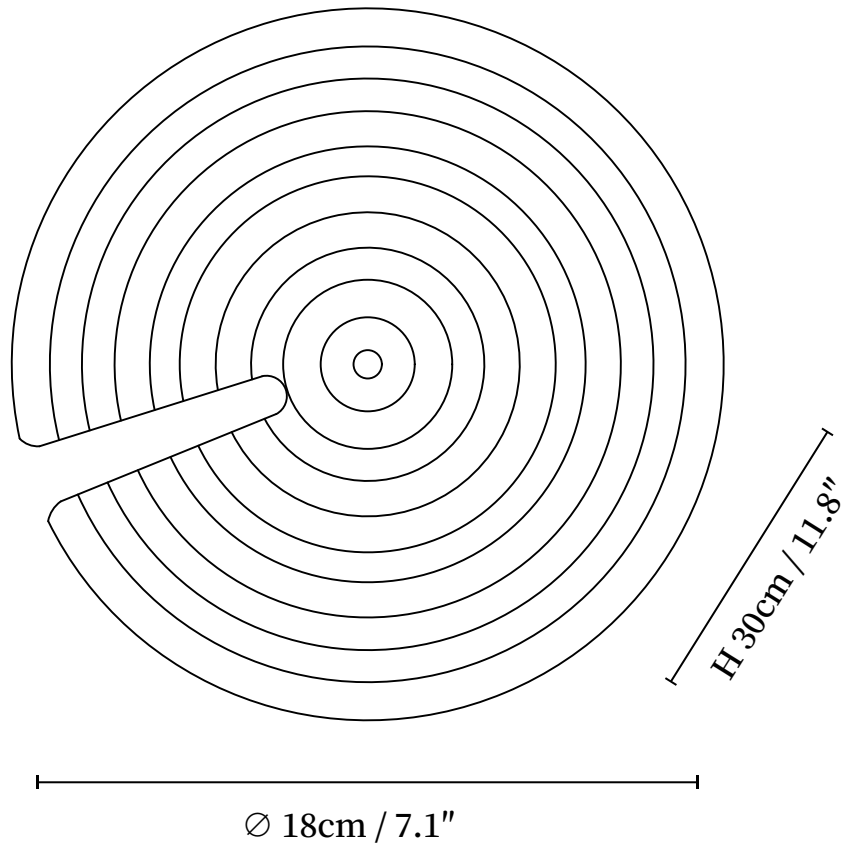

## SPECIFICATION DETAILS

\*For custom options, consult factory for details

<b>Fixture Dimensions</b>	D 7.1" x H 11.8"
<b>Light source</b>	G9 (bulb not included)
<b>Wattage</b>	MAX ~5W incandescent bulb or LED equivalent.
<b>Voltage</b>	AC 110-240V
<b>Mounting</b>	Hardwired.
<b>Dimming</b>	Compatible with dimmable bulbs (bulb not included)
<b>Control method</b>	Compatible with common wall switches (not included)
<b>Finishes</b>	Red, Black, White.
<b>Shade Details</b>	White.
<b>Material</b>	Iron, Aluminum, Metal, Glass.