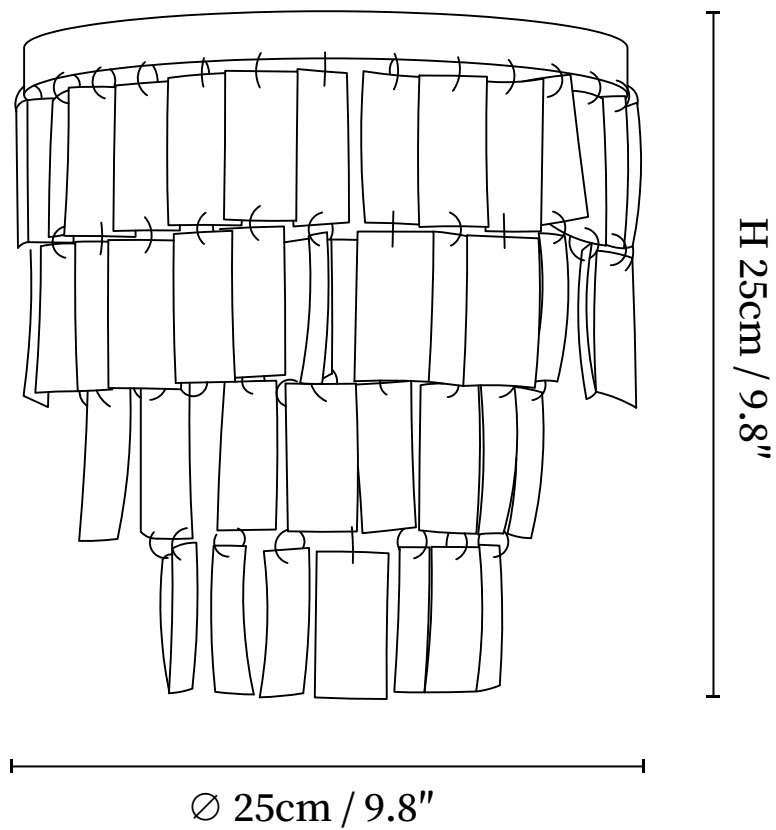

# SPECIFICATION SHEET

---

## SPECIFICATION DETAILS

\*For custom options, consult factory for details

<b>Fixture Dimensions</b>	D 9.8" x H 9.8"
<b>Light source</b>	E26 or E27 (bulb not included)
<b>Wattage</b>	MAX 15W incandescent bulb or LED equivalent.
<b>Voltage</b>	AC 110-240V
<b>Mounting</b>	Hardwired.
<b>Dimming</b>	Compatible with dimmable bulbs (bulb not included)
<b>Control method</b>	Compatible with common wall switches (not included)
<b>Finishes</b>	Silver.
<b>Shade Details</b>	White shell.
<b>Material</b>	Metal, Shell.